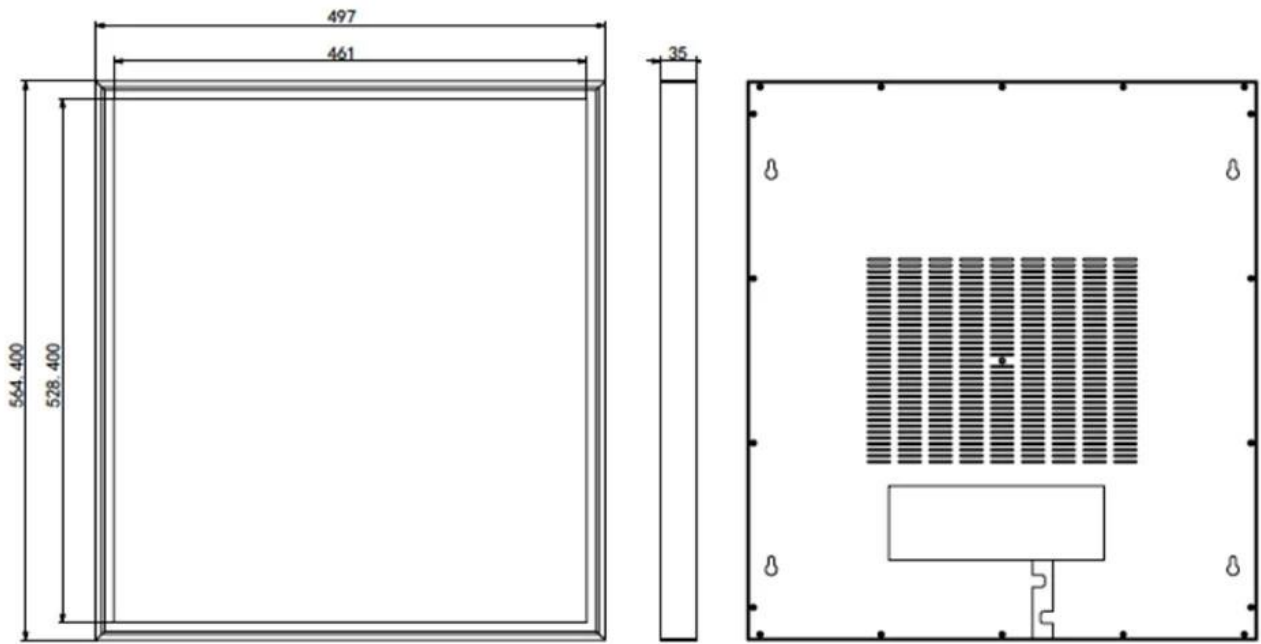

27"PRODUCT INFORMATION