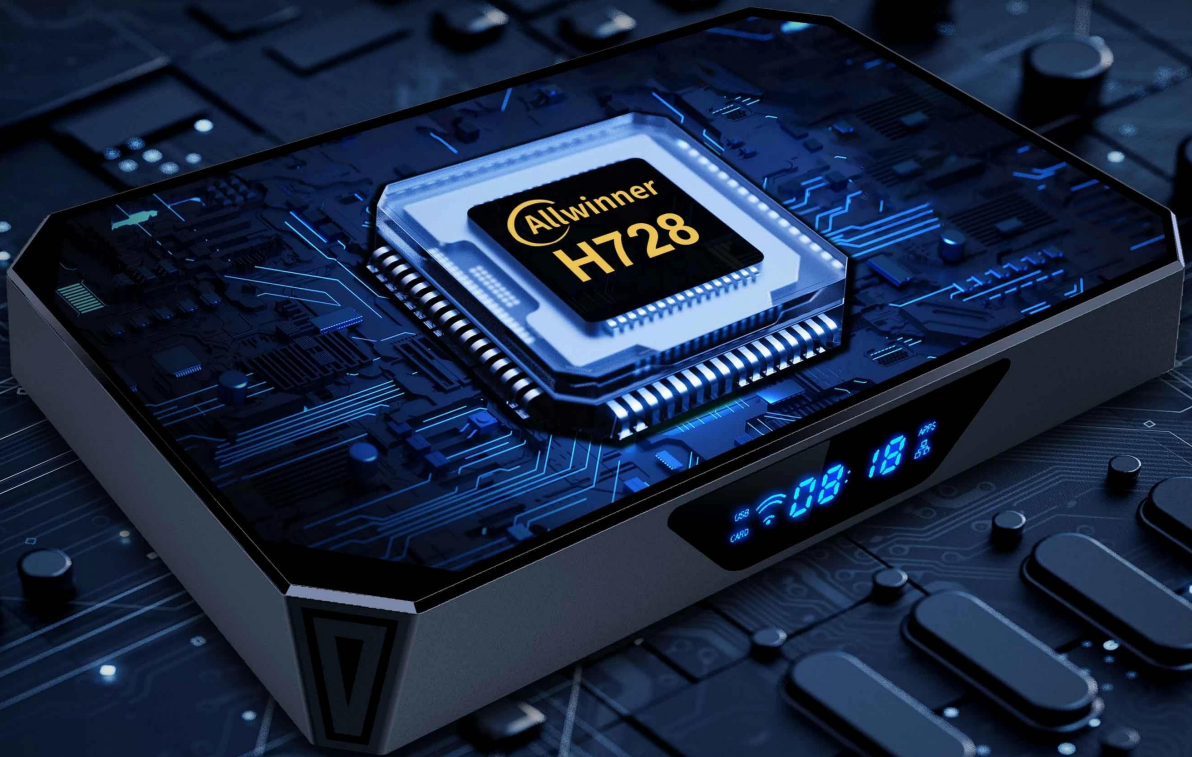

Allwinner H728 CPU

High performance, Low power consumption

Octa-core ARM
Cortex A55

Mali G57

2G + 16G
4G + 32G

3D DISPLAY

Powerful 3D display brings you a smooth and shocking gaming experience.

Android 14

Interface & Dimension

Various interfaces such as HD, LAN, USB, etc. To meet your different needs at the same time.

Package Contents

Power Supply*1

HD data cable*1

User Manual*1

Remote Control*1

Android 14 Smart TV Box Octa Core. The device is designed for high performance and compatibility. It includes a power supply, HD data cable, user manual, and remote control. The device is compatible with various streaming services and offers a wide range of features. The package includes 8 items: the TV box, power supply, HD data cable, user manual, and remote control. The device is compatible with various streaming services and offers a wide range of features. The package includes 8 items: the TV box, power supply, HD data cable, user manual, and remote control.