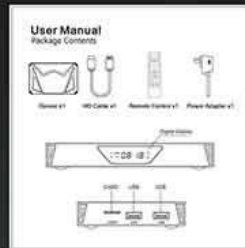

Interface & Dimension

Various interfaces such as HD, LAN, USB, etc. To meet your different needs at the same time.

Package Contents

Power Supply*1

HD data cable*1

User Manual*1

Remote Control*1

Android 14 Smart TV Box Octa Core. The device is designed for high performance and compatibility. It includes a power supply, HD data cable, user manual, and remote control. The device is compatible with various streaming services and offers a wide range of features. The package includes 8 items: the TV box, power supply, HD data cable, user manual, and remote control. The device is compatible with various streaming services and offers a wide range of features. The package includes 8 items: the TV box, power supply, HD data cable, user manual, and remote control.

8 items: the TV box, power supply, HD data cable, user manual, and remote control. The device is compatible with various streaming services and offers a wide range of features. The package includes 8 items: the TV box, power supply, HD data cable, user manual, and remote control. The device is compatible with various streaming services and offers a wide range of features. The package includes 8 items: the TV box, power supply, HD data cable, user manual, and remote control.

WiFi 6. The device is designed for high performance and compatibility. It includes a power supply, HD data cable, user manual, and remote control. The device is compatible with various streaming services and offers a wide range of features. The package includes 8 items: the TV box, power supply, HD data cable, user manual, and remote control.