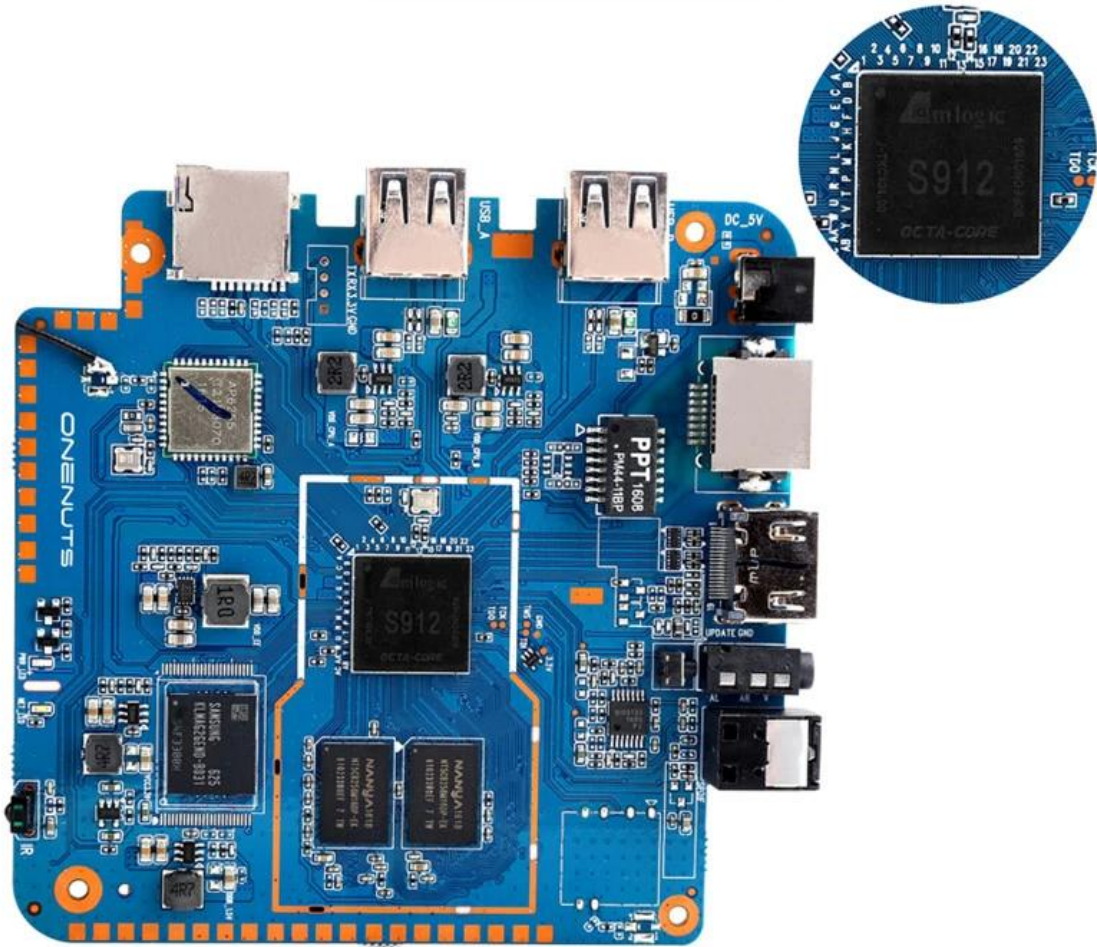

With Bluetooth headphone, enjoy your happy private world.

Young Look

Model No.	ONENUTS Nut 1
CPU	Amllogic S912 octa-core ARM Cortex A53 processor @ up to 2.0GHz
GPU	ARM Mail-T820MP3 GPU up to 750MHz(DVFS)
ROM	2GB DDR3
Internal Storage	16GB eMMC flash and SD slot up to 32GB
Video Docoder	VP9-10/H.265 up to 4Kx2K@60fps
HDMI	HDMI 2.0a up to 4K @ 60Hz with CEC and HDR support, and AV port

OTA Update

Support background auto upgrade and offer you the newest experience.

Product structure

What is in the box?

Portable & Environmental EVA Bag

Motherboard Show

Android TV Box 4K Ultra HD S912
S912 4K Ultra HD
S912
4K Ultra HD
S912