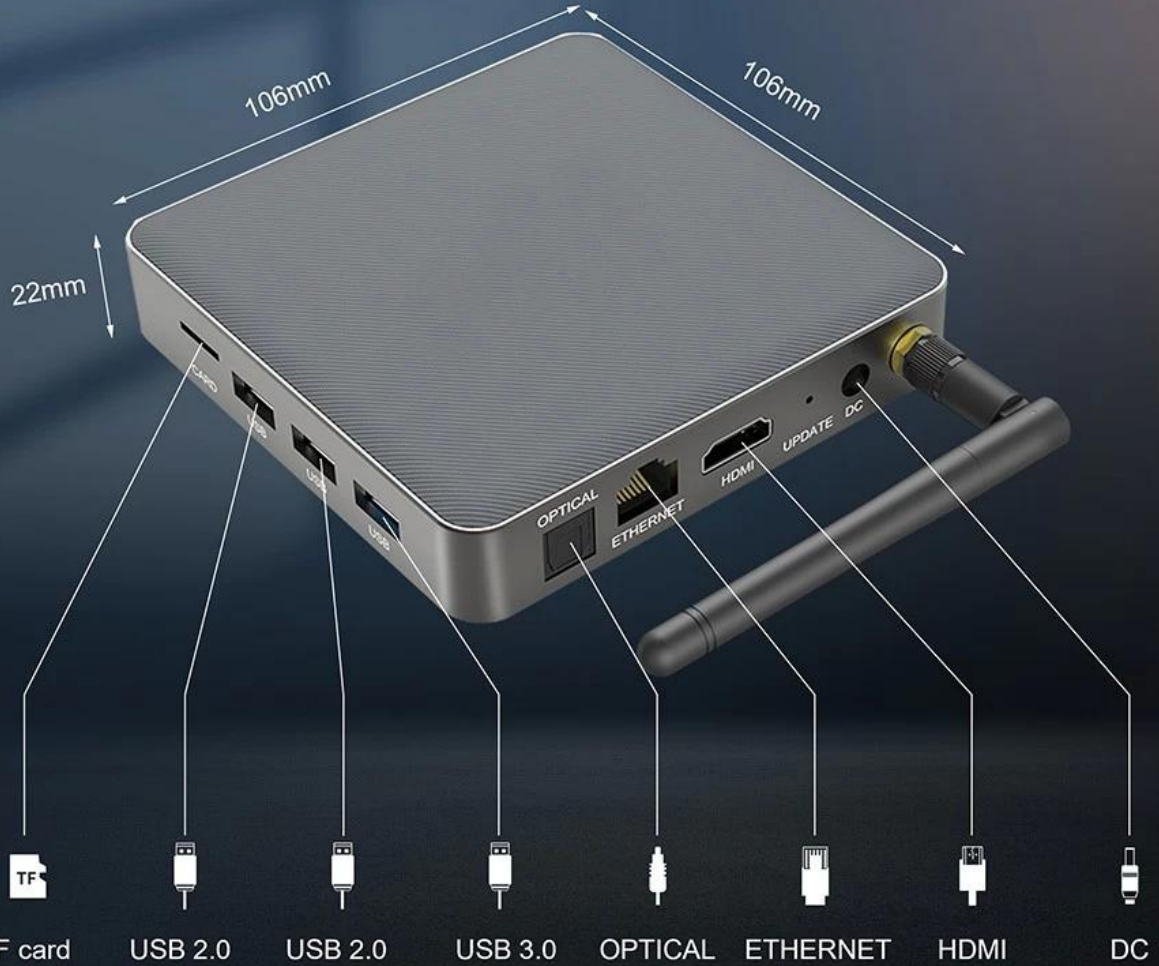

Linux 2

The Linux system supports 8K video playback, Use a browser to surf the Internet

Linux 3

Linux system can switch desktop wallpaper according to your needs

Product Specification

Multiple interfaces facilitate connecting more devices

Supports Linux operating system, providing a rich ecosystem of applications and services. The device is designed for easy integration into various smart home and office environments, offering a seamless user experience. Its compact size and multiple interfaces make it a versatile choice for users looking to expand their device connectivity options.

Equipped with 4GB RAM, the device ensures smooth performance and fast data processing. It supports H.265 video encoding, enabling high-quality video streaming and storage. The device also features 8GB of storage space, providing ample room for applications, data, and media files. Its advanced H.265 support and large storage capacity make it an ideal solution for users who value high performance and data security.