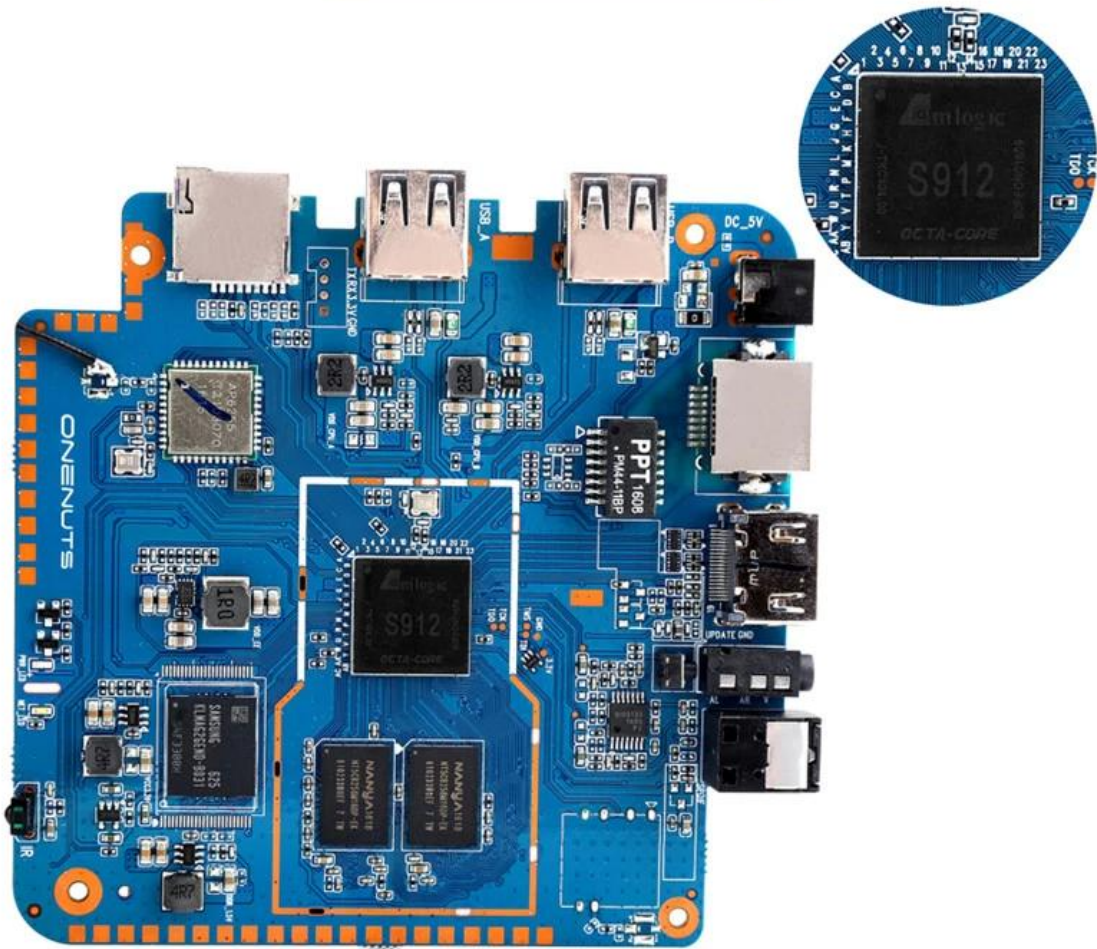

# Motherboard Show

Onenuts Nut 1 is a powerful Android board with 4GB RAM and 32GB storage. It features a quad-core processor and supports 4K Ultra HD video playback. The board is designed for easy integration into various projects and is compatible with a wide range of peripherals.