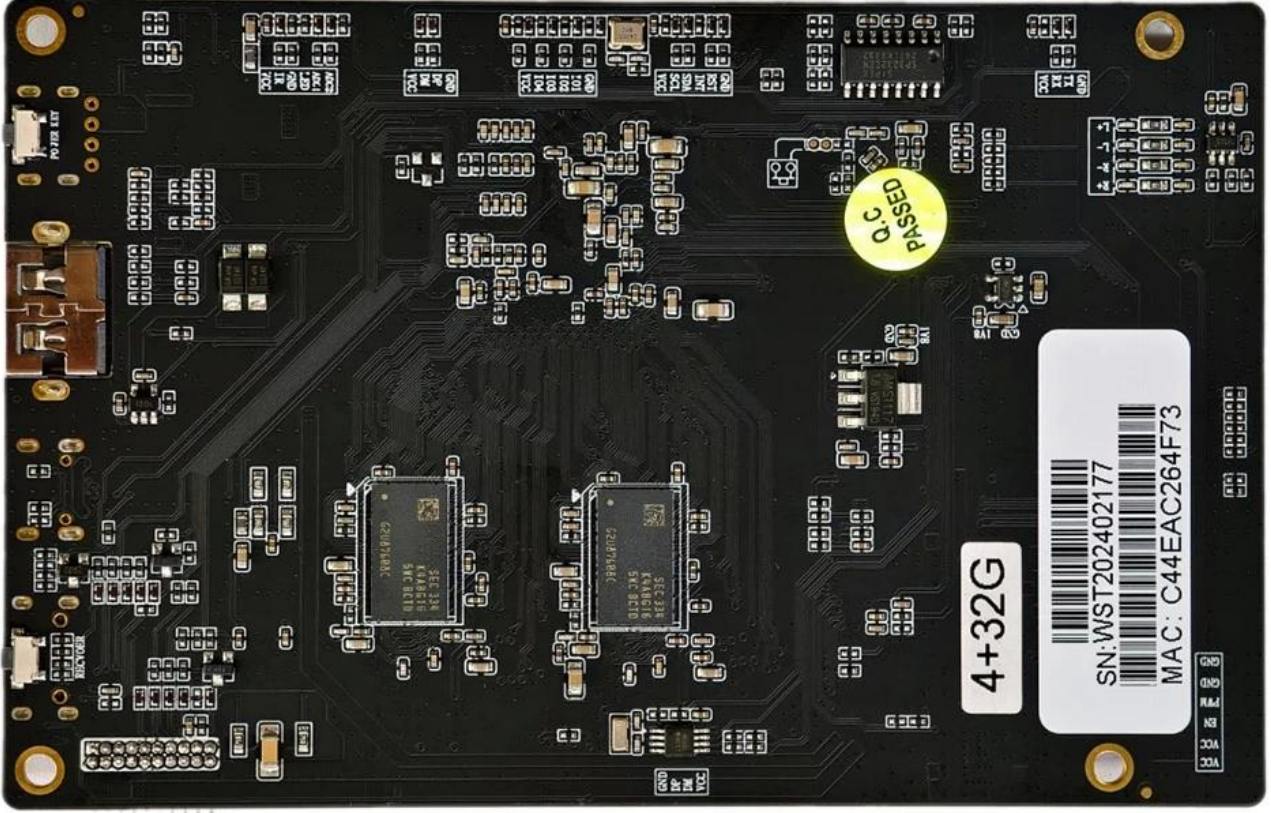

Amlogic T982

Processor

Processor	Amlogic T982
GPU	ARM Mali-G52 MP2 OpenGL ES 3.2 Vulkan 1.1 OpenCL 2.0
Cache	2
RAM	8 (64/32/8)
Storage	13
Connectivity	2.4 (5/2.4) BT4.2

Display/Video

Display	1 LVDS LCD 50/60 4K*2K@60
Video	12 PWM Dimmer
USB2.0	1 * 2.0 * 1
Serial	1 * RS232
IO	1 * ADC
Network	RJ45 10/100
RTC	
OTA	USB OTA
Other	125 * 80

4+32G

SN: WST202402177
MAC: C44EAC264F73

PASSED 0.C