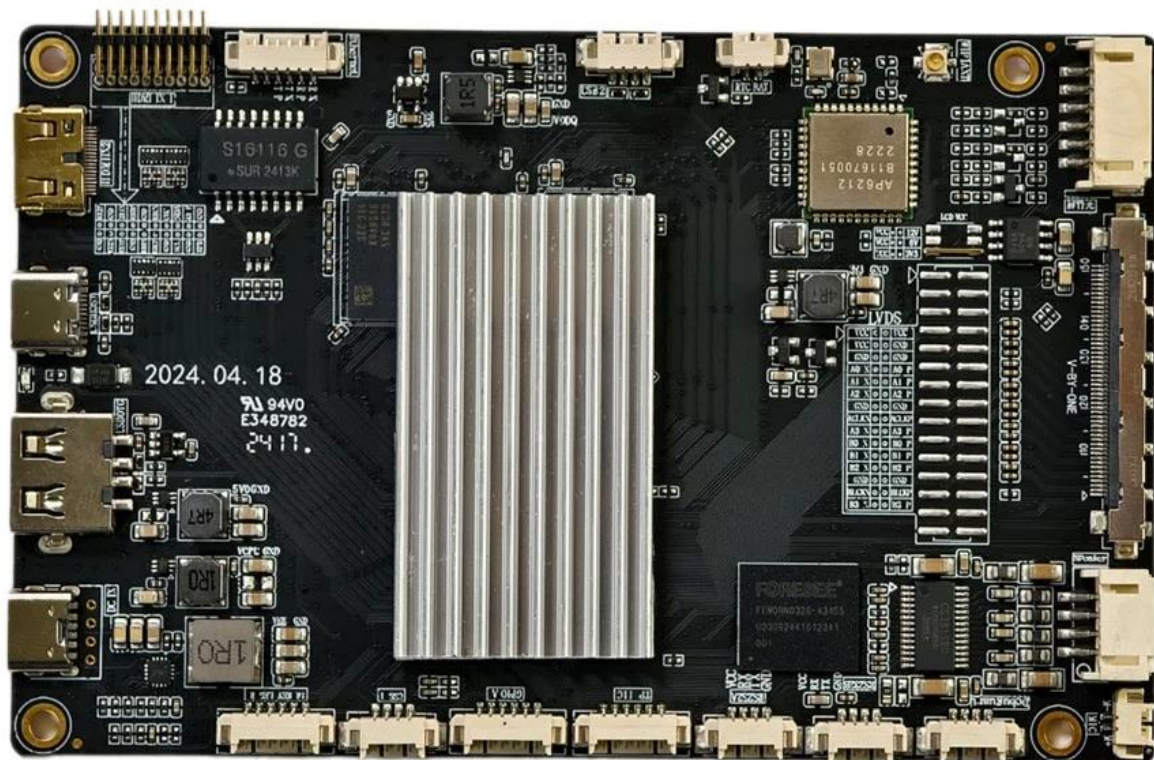

Amlogic T982

Processor

Processor	Amlogic T982
GPU	ARM Mali-G52 MP2 OpenGL ES 3.2 Vulkan 1.1 OpenCL 2.0
Cache	2
RAM	8 (64/32/8)
Storage	13
Connectivity	2.4 (5/2.4) BT4.2

Display/Video

Display	1 LVDS LCD 50/60 4K*2K@60
Video	12 PWM Dimmer
USB2.0	1 * 2.0 * 1
Serial	1 * RS232
IO	1 * ADC
Network	RJ45 10/100
RTC	
OTA	USB OTA
Other	125 * 80

4+32G

SN: WST202402177
MAC: C44EAC264F73

PASSED 0.C