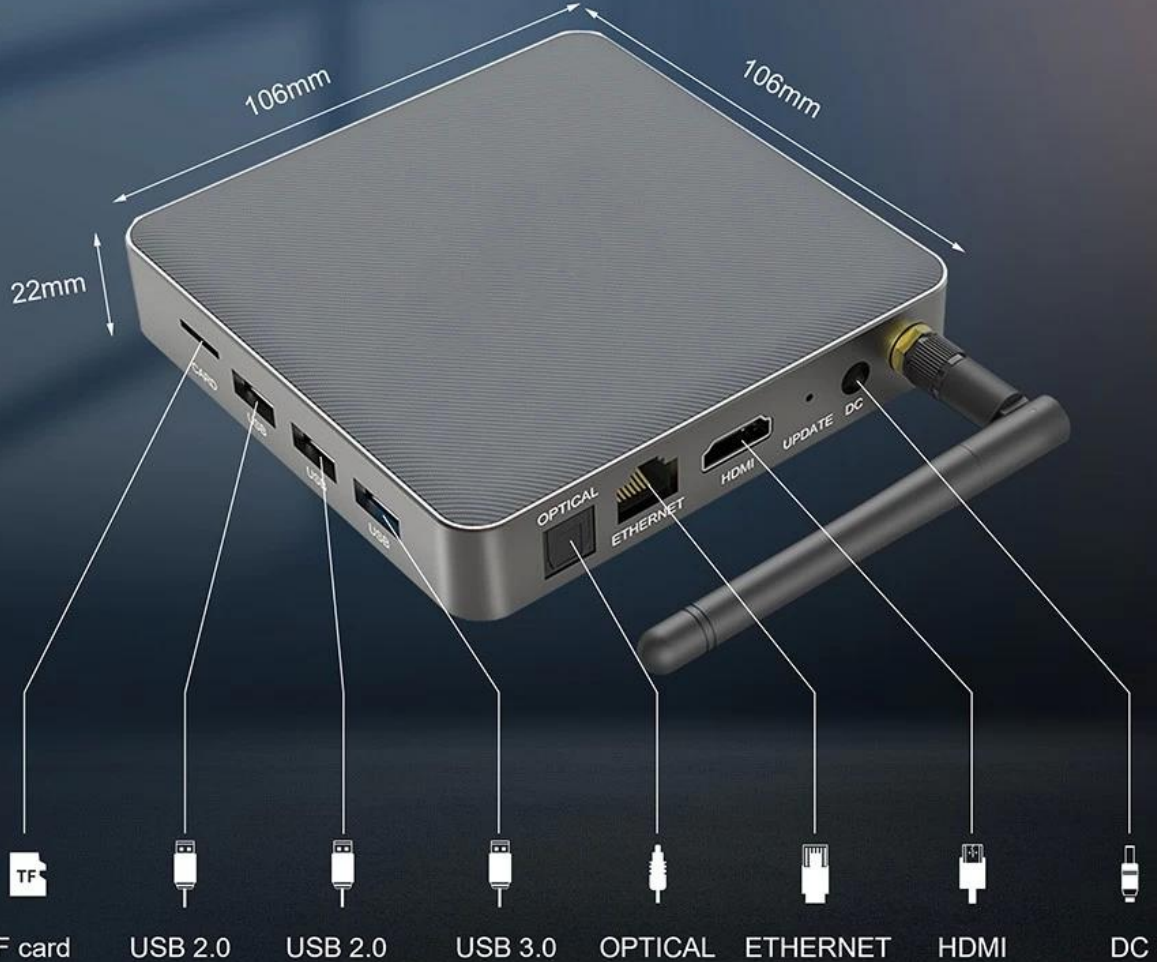

# Product Specification

Multiple interfaces facilitate connecting more devices

Rockchip RK3566 Quad Core Linux 8K Ultra HD. Rockchip RK3566 Linux .

4 H.265 8K . H.265 .

Rockchip RK3566 Linux TV Box WiFi 6