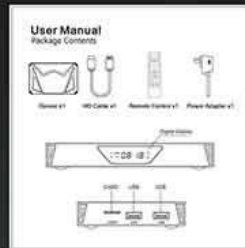

## Interface & Dimension

Various interfaces such as HD, LAN, USB, etc. To meet your different needs at the same time.

# Package Contents

Power Supply\*1

HD data cable\*1

User Manual\*1

Remote Control\*1

Set Top Box Allwinner Octa Core Android 14 8 K . . . . .

Allwinner . . . . .

8 K Ultra HD. 8 K . . . . .