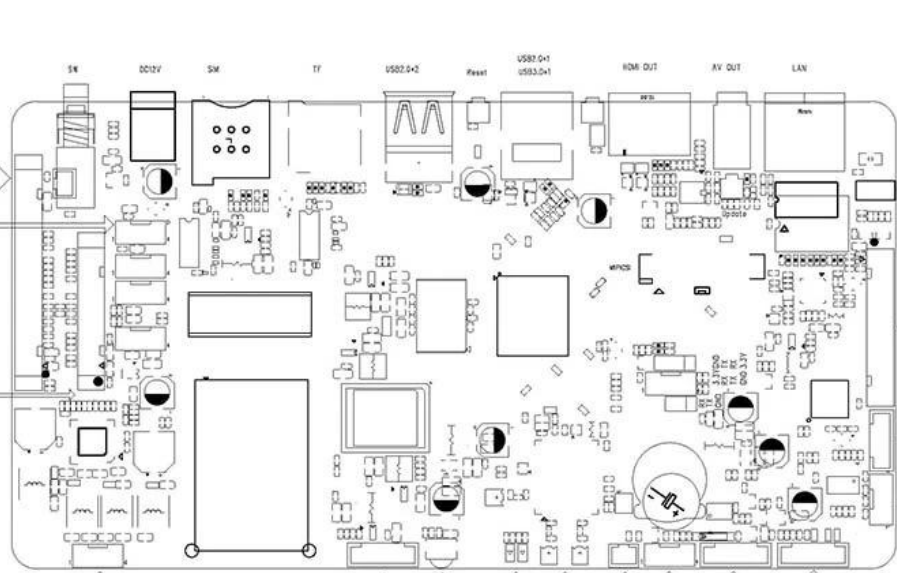

# S922X

Supported configuration: PCIe2.0 port + USB2.0 Host, or USB3.0 without PCIe

S055T01

180mm

95mm

180mm\*95mm\*20mm

2025 10 14 14:28:27

LV95