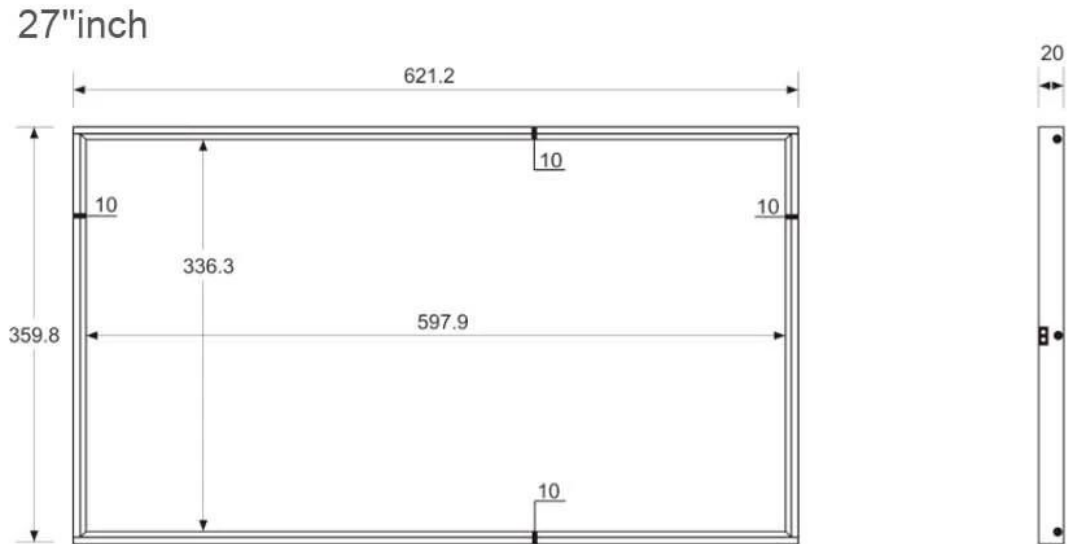

Smart Connect

Remote Control

Real-time
Monitoring

Data
Management

APPLICATION SCENARIO

PRODUCT SIZE

Customizable size: 21.5" / 24" / 27" / 32" / 43" / 49" / 55" / 65"