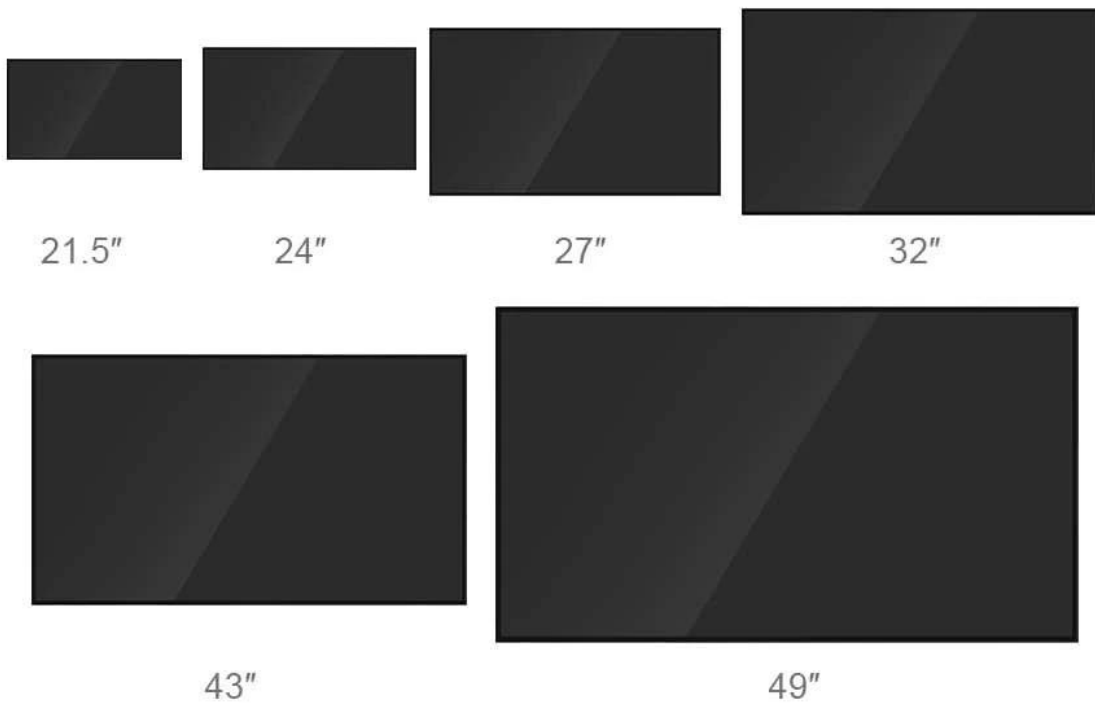

Horizontal and vertical suspension

Two suspension modes, flexible switching, can meet different application scenarios, different viewing needs.

Narrow Bezel, More fashionable

Frame
10mm

Easily manage your advertising content

Smart Connect

Remote Control

Real-time
Monitoring

Data
Management

APPLICATION SCENARIO

PRODUCT SIZE

Customizable size: 21.5" / 24" / 27" / 32" / 43" / 49" / 55" / 65"