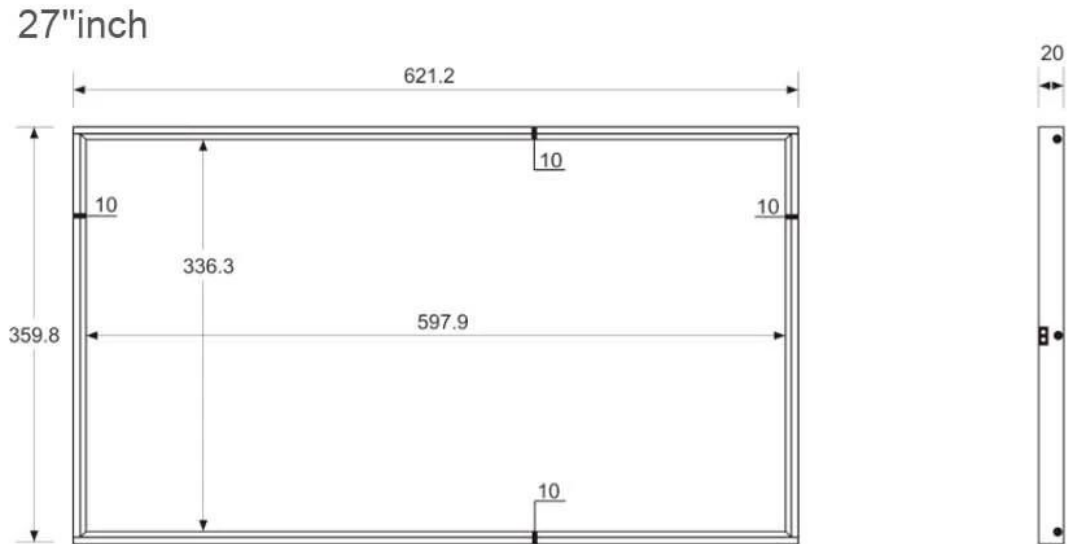

Smart Connect

Remote Control

Real-time
Monitoring

Data
Management

APPLICATION SCENARIO

PRODUCT SIZE

Customizable size: 21.5" / 24" / 27" / 32" / 43" / 49" / 55" / 65"

27
HDMI USB LAN