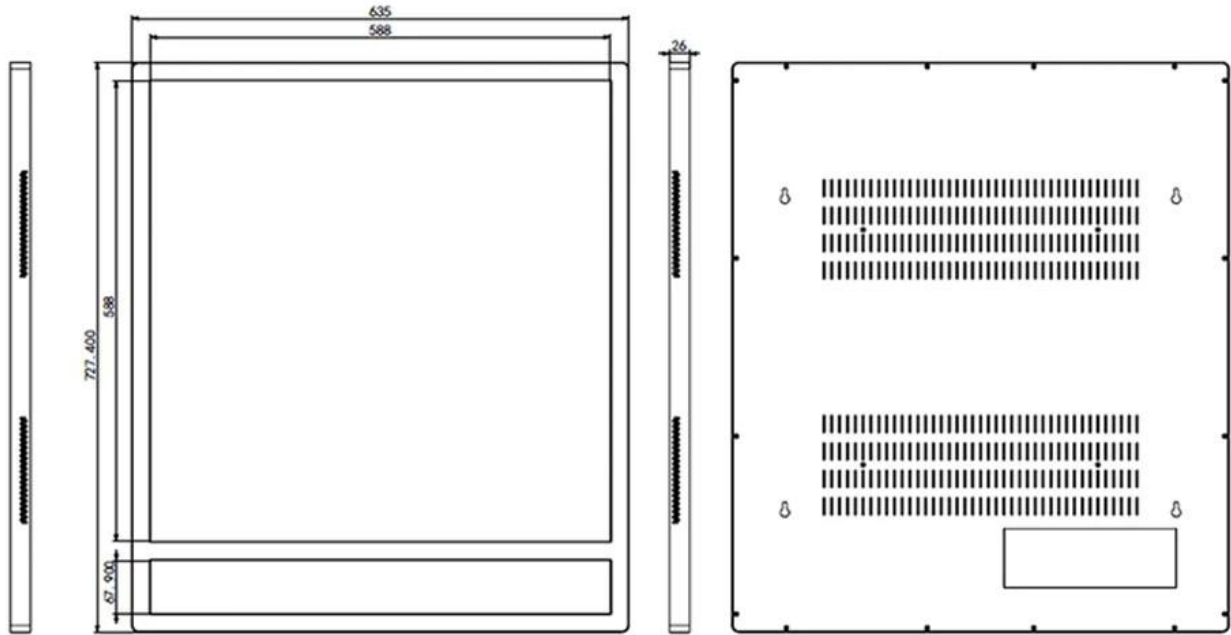

PRODUCT SIZE

21.5"

24"

27"

32"

43"

49"

55"

Customizable size: 21.5"/ 24"/ 27"/ 32"/ 43"/ 49"/ 55"/ 65"

35.7" Dual Screens Advertising Machine

35.7

1. 35.7" Dual Screens Advertising Machine
 2. 35.7" Dual Screens Advertising Machine
 3. 35.7" Dual Screens Advertising Machine

4. 35.7" Dual Screens Advertising Machine
 5. 35.7" Dual Screens Advertising Machine
 6. 35.7" Dual Screens Advertising Machine

7. 35.7" Dual Screens Advertising Machine
 8. 35.7" Dual Screens Advertising Machine

9. 35.7" Dual Screens Advertising Machine
 10. 35.7" Dual Screens Advertising Machine
 11. 35.7" Dual Screens Advertising Machine