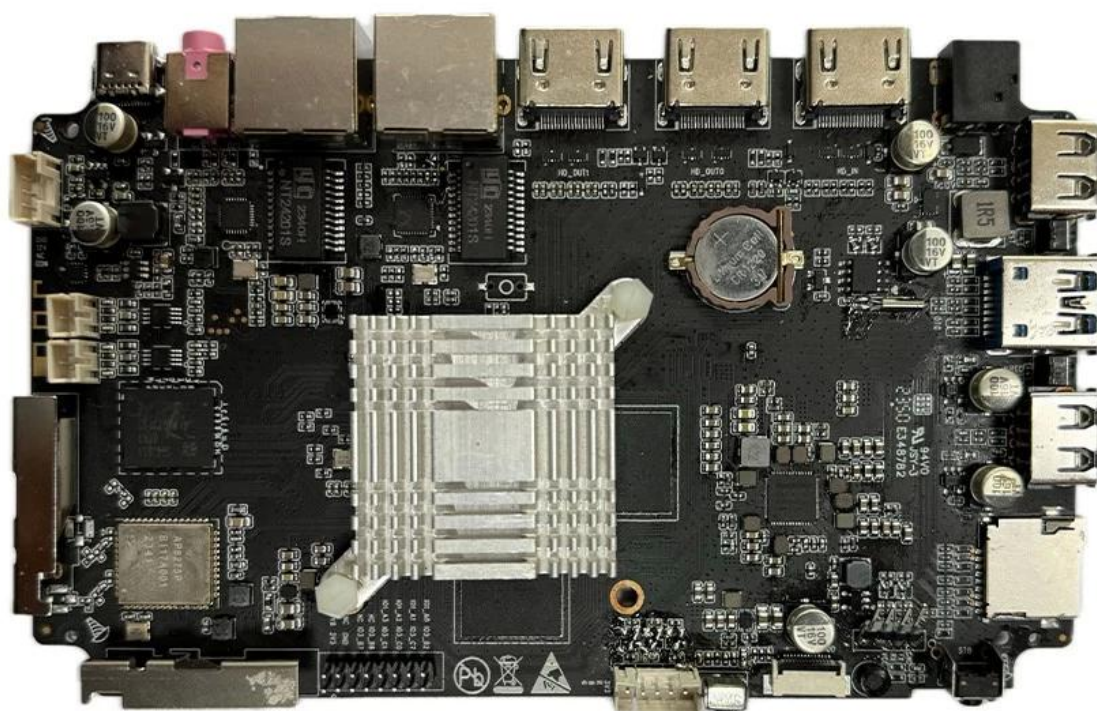

8K 6K  WiFi 6

Rockchip
RK3588
A high performance, low power AIoT processor

The graphic features the Rockchip logo in white on a dark blue background with a glowing circuit pattern. To the right, a blue and yellow square contains the text 'Rockchip' and 'RK3588'.

Typical Application Diagram – AIoT

RK3588 Target Applications

- Cockpit
- Smart display
- AI Camera
- Edge Computing
- ARM PC
- Tablet
- NVR
- AR/VR

8K 6K WiFi 6

8K 6K

WiFi 6 4K

8K 6K

8K 6K Netflix Amazon Prime Video Disney

8K 6K HDMI WiFi

WiFi 6 USB

8K 6K

WiFi 6 8K 6K