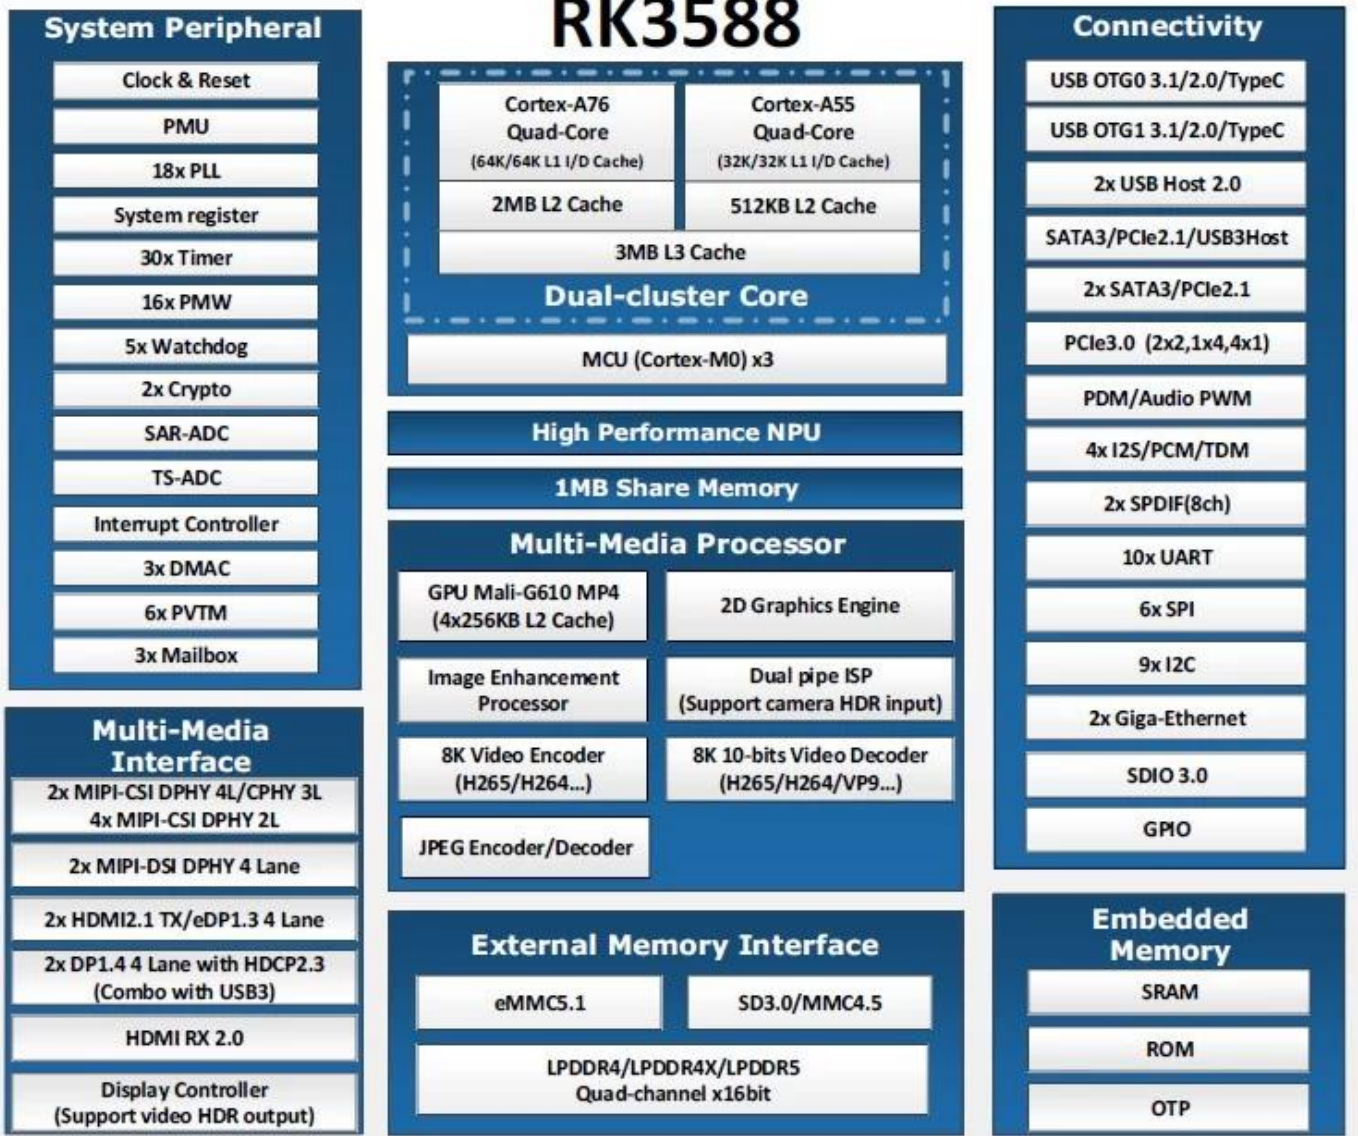

8K 6K  WiFi 6

Rockchip
RK3588
A high performance, low power AIoT processor

The graphic features the Rockchip logo in white on a dark blue background with a glowing circuit pattern. To the right, a blue and yellow square contains the text 'Rockchip' and 'RK3588'.

Typical Application Diagram – AIoT

RK3588 Target Applications

- Cockpit
- Smart display
- AI Camera
- Edge Computing
- ARM PC
- Tablet
- NVR
- AR/VR

8K 6K WiFi 6

8K 6K

WiFi 6 4K

8K 6K

8K 6K Netflix Amazon Prime Video Disney

8K 6K HDMI WiFi

WiFi 6 USB

8K 6K

WiFi 6 8K 6K