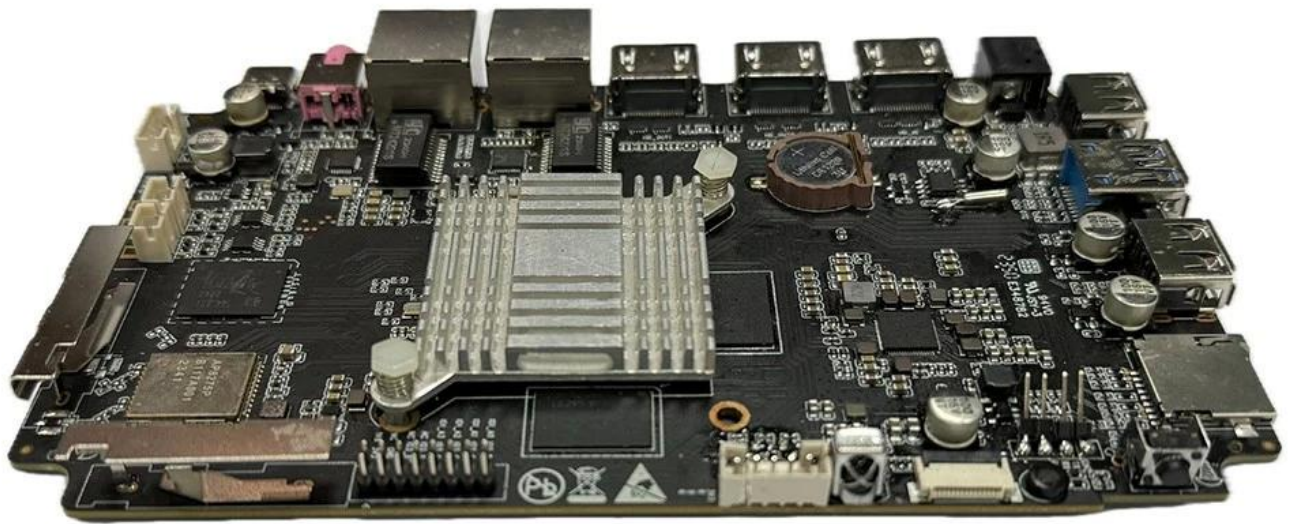

8K 6K  WiFi 6

Rockchip
RK3588
A high performance, low power AIoT processor

The graphic features the Rockchip logo in white on a dark blue background with a glowing circuit pattern. To the right, a blue and yellow square contains the text 'Rockchip' and 'RK3588'.

Typical Application Diagram – AIoT

RK3588 Target Applications

- Cockpit
- Smart display
- AI Camera
- Edge Computing
- ARM PC
- Tablet
- NVR
- AR/VR

8K 6K WiFi 6

8K 6K

WiFi 6 4K

8K 6K

8K 6K Netflix Amazon Prime Video Disney

8K 6K HDMI WiFi

WiFi 6 USB

8K 6K

WiFi 6 8K 6K