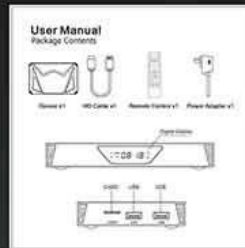

 Music sharing

 Cast screen

 Play games

Interface & Dimension

Various interfaces such as HD, LAN, USB, etc. To meet your different needs at the same time.

Package Contents

Power Supply*1

HD data cable*1

User Manual*1

Remote Control*1

Android 14 8K

Android 14

WiFi 6

Android 14 Google Play

Android 14 USB HDMI