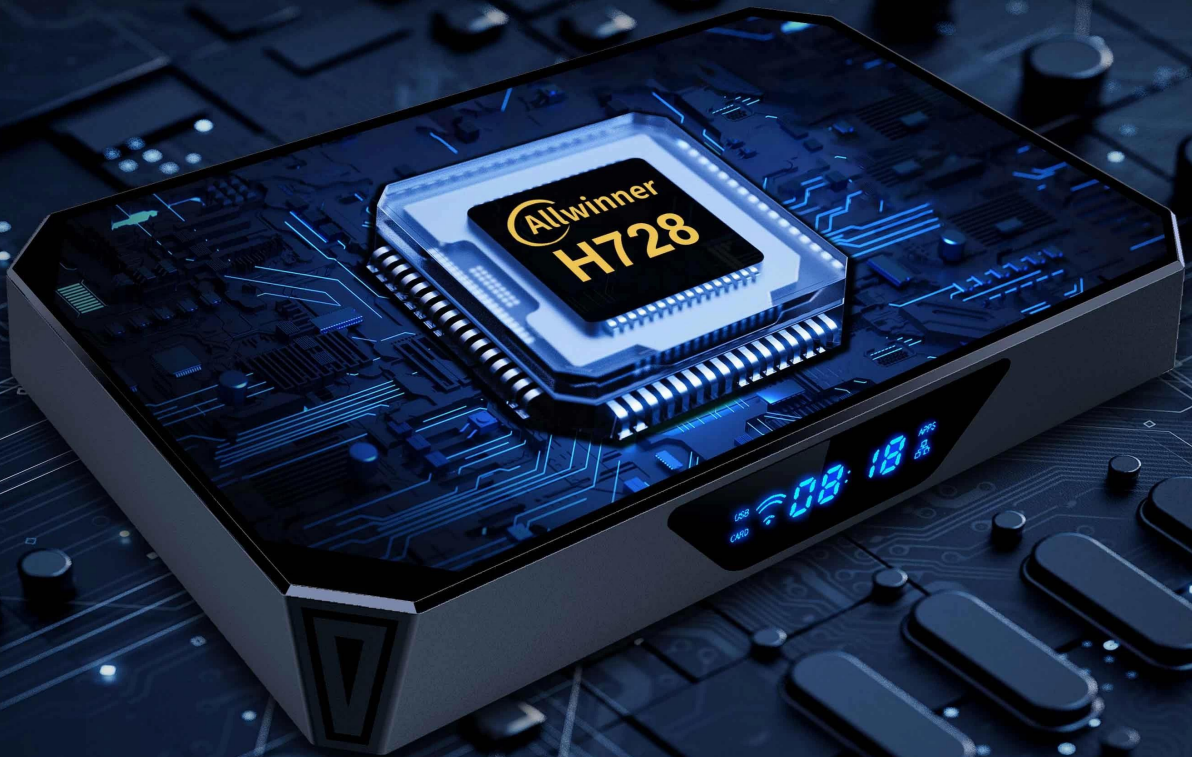

Experience real 8K decoding technology

 H728	 ANDROID 14	 WiFi 6	 BT5.X	CPU Octa-core ARM Cortex A55	GPU Mali G57	8K
---	--	---	--	---	------------------------	-----------

Allwinner H728 CPU

High performance, Low power consumption

Octa-core ARM
Cortex A55

Mali G57

2G + 16G
4G + 32G

08:18
USB
CARD

3D DISPLAY

Powerful 3D display brings you a smooth and shocking gaming experience.

Android 14

Latest Android system, better security and comprehensiveness.
The 64-bit Android OS is compatible with more high-performance apps