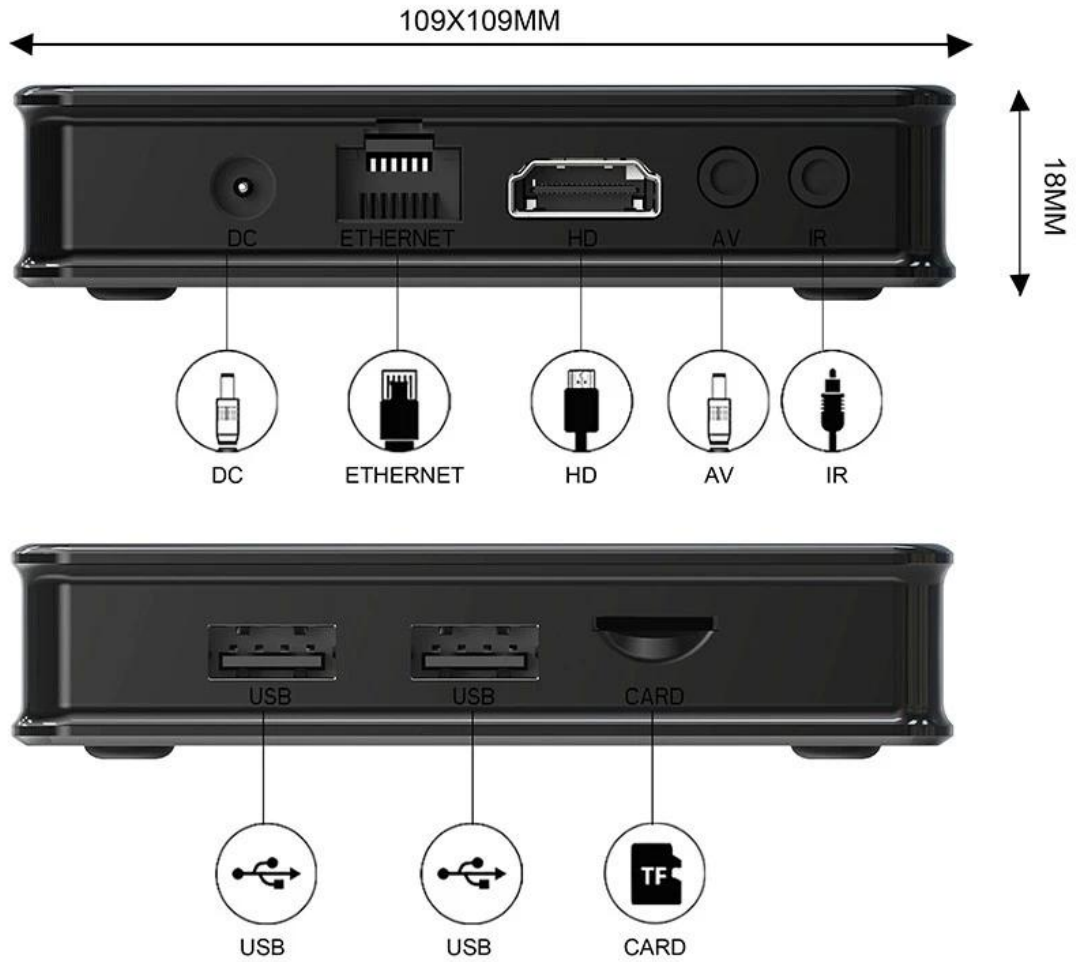

Anti-shake

NON Anti-shake

MEETINGS

PLAY GAMES

MUSIC SHARING

DLNA

Airplay

Miracast

Interface and product size

Android H.265 HDMI USB

HDMI USB

Allwinner H313 WiFi 6 Android TV 4K Google ATV