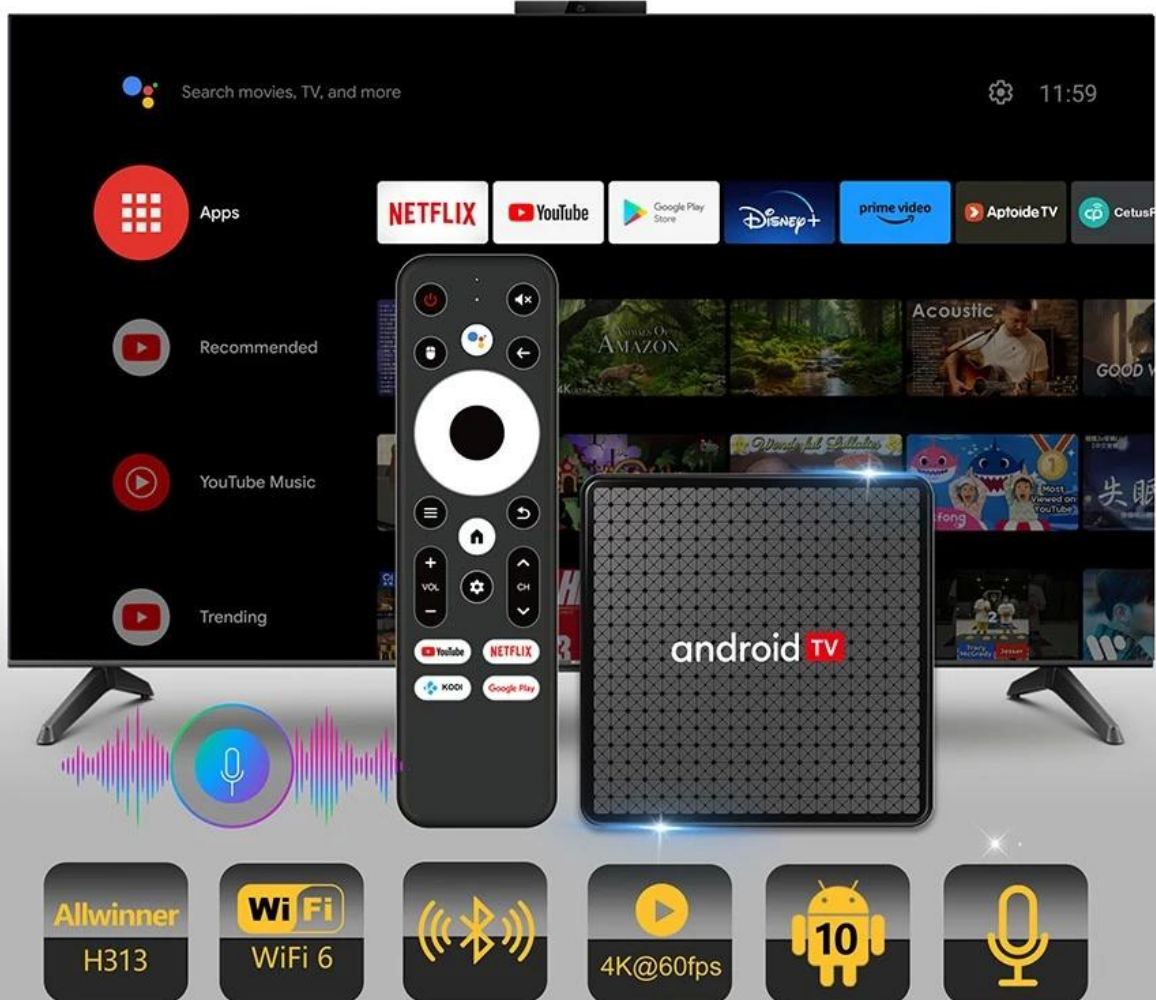

Video

H.265
decoder up to
4K@60fps

Display

HDMI 2.0 up to
4K@60fps

HDR offers a deeper , more life-like display, which boosts 4K and gives you even greater color and contrast.

SDR

HDR

Android TV

Our model

With 3D denoising

Other models

Without denoising

Higher Wi-Fi 6 Speed for networking

**55%
Faster**

SMARTER VOICE CONTROL

One click voice operation, say what you want.