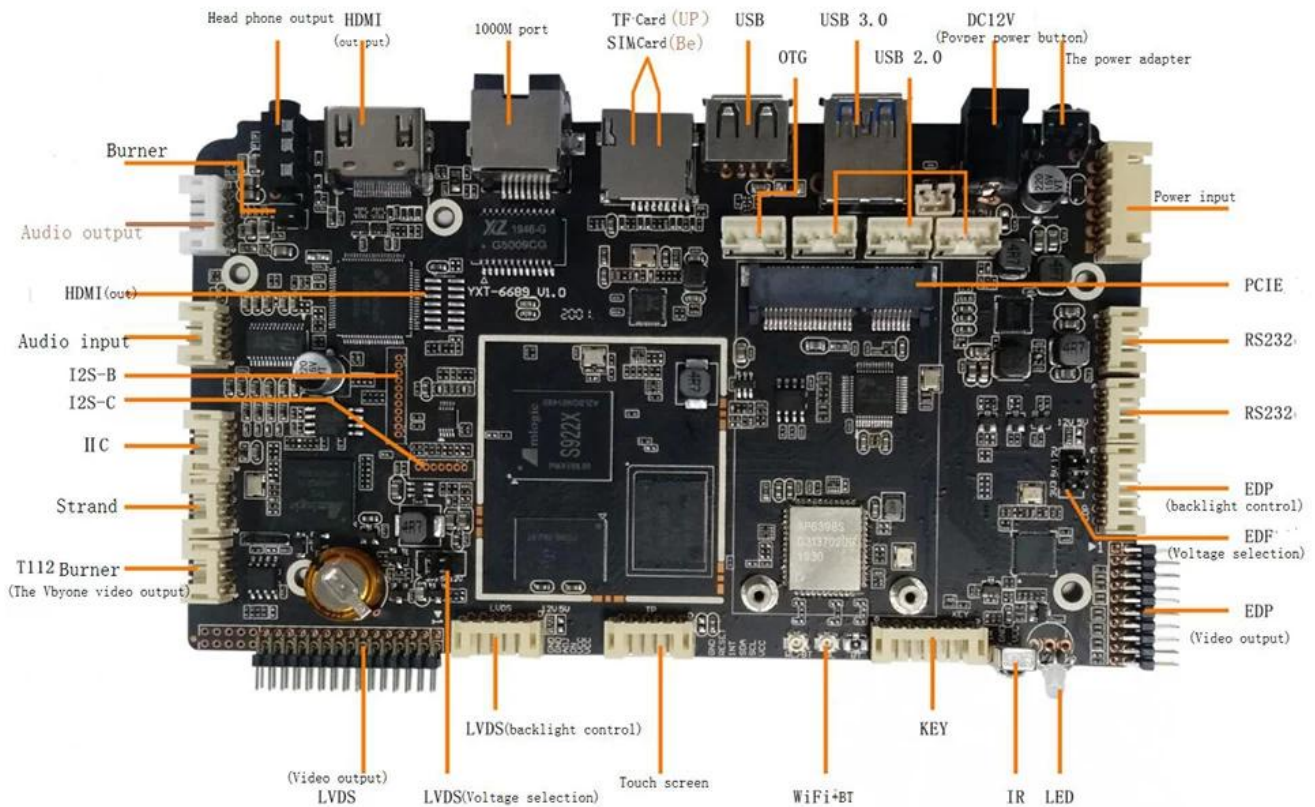

Amlogic S922X 3D HDMI2.1 HDR CEC HDCP 2.2 DAC CVBS 4 MIPI DSI TDM PCM I2S SPDIF 8 PDM (DMIC) DVP

Amlogic S922X

1 RGMII 10/100/1000M MAC 10/100M PHY 1 USB XHCI OTG 2.0 1 USB3.0 PCIe