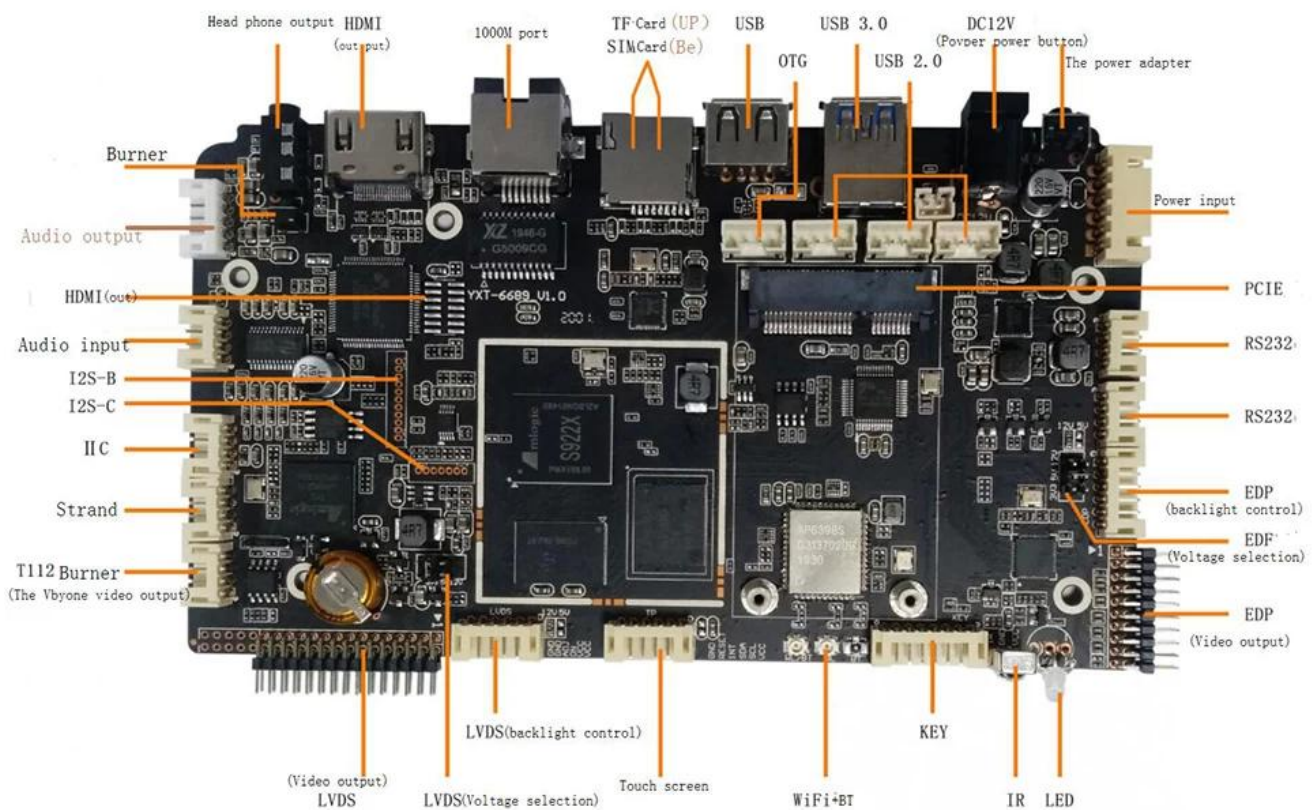

Amlogic S922X 3D HDMI2.1 HDR CEC HDCP 2.2 DAC CVBS 4 MIPI DSI TDM PCM I2S SPDIF 8 PDM (DMIC) DVP

Amlogic S922X

1 RGMII 10/100/1000M MAC 10/100M PHY 1 USB XHCI OTG 2.0 1 USB3.0 PCIe