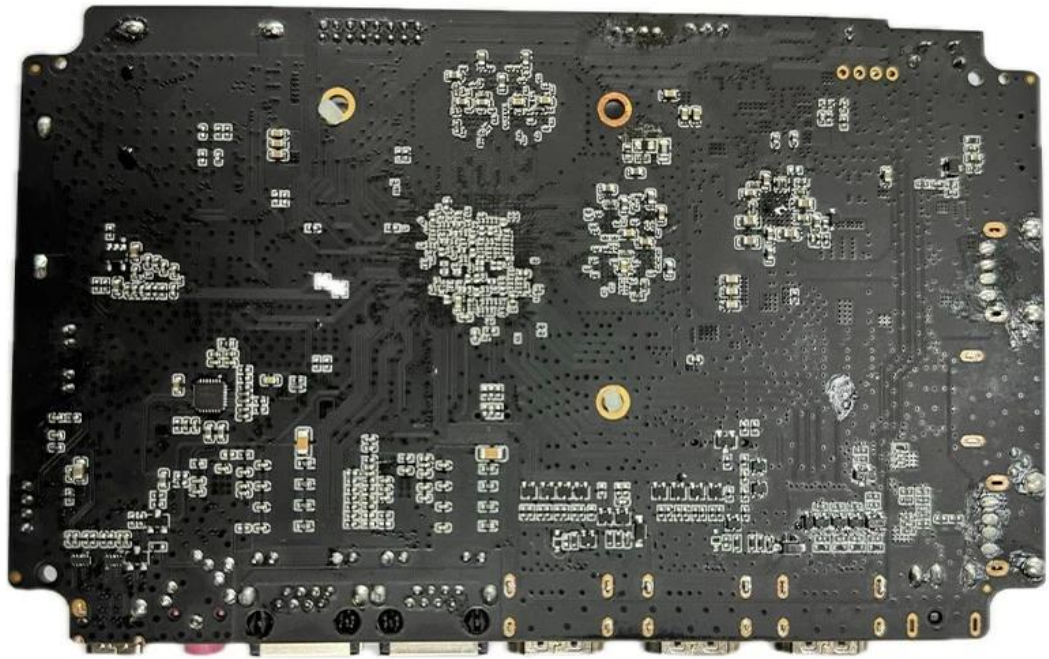

Rockchip RK3588 8K Android 12 OTT

Product Overview

Processor	Rockchip RK3588 8nm Cortex-A76 Cortex-A55
GPU	ARM Mali-G610 MC4 OpenGL ES 1.1/2.0/3.1/3.2 Vulkan 1.1, 1.2 OpenCL 1.1,1.2,2.0
AI Performance	6 TOPS int4/int8/int16/FP16/BF16/TF32
Memory	4GB/8GB LPDDR4/LPDDR4x
Storage	32G/64G/128G/256G eMMC5.0/5.1
Connectivity	IEEE 802.11a/b/g/n/ac/ax Wi-Fi6 2.4GHz/5.8GHz PCIe v3.0
Security	2T2R
OS	Android 12
IO	5.0

Video Capabilities

Video Decoding	* MPEG-1, MPEG-2, MPEG-4, H.263, H.264, H.265, VC-1, VP9, VP8 MVC, AV1
Video Encoding	* H.264 AVC/MVC Main10 L6.0 8K@30fps (7680x4320) * VP9 Profile0/2 L6.1 8K@60fps (7680x4320) * H.265 HEVC/MVC Main10 L6.1 8K@60fps (7680x4320) * AVS2 Profile0/2 L10.2.6 8K@60fps (7680x4320) * AV1 8/10bit L5.3 4K@60fps (3840x2160)
ISP	* MPEG-2 MP 1080p@60fps (1920x1088) * MPEG-1 MP 1080p@60fps (1920x1088) * VC-1 AP 3 1080p@60fps (1920x1088) * VP8 2 1080p@60fps (1920x1088) * H.265/H.264 8K@30fps * 1600 ISP HDR&3DNR
Audio	I2S 8 TX 8 RX * 16 32 * 192KHz * 3 I2S * 4 PCM early late1 late2 late3 * TDM 1/2 1 2 * I2S PCM TDM

Power Management

Power Input	DC 12V/2A
Power Output	

BT	BT
HDMI	HDMI 1 HDMI 2.1/7680x4320@60Hz HDMI 2 HDMI 2.1/4096x2304@60Hz HDMI HDMI 2.0/HDMI 1.4b 4K x 2K 3840x 2160p@24Hz/25Hz/30Hz 4096x2160p@24Hz
	1*3.5mm
	1*1000M(RGMII)
	2*1000M
TF	1*TF
USB	2*USB 2.0 1*USB3.0
C	1*Type C 3.0