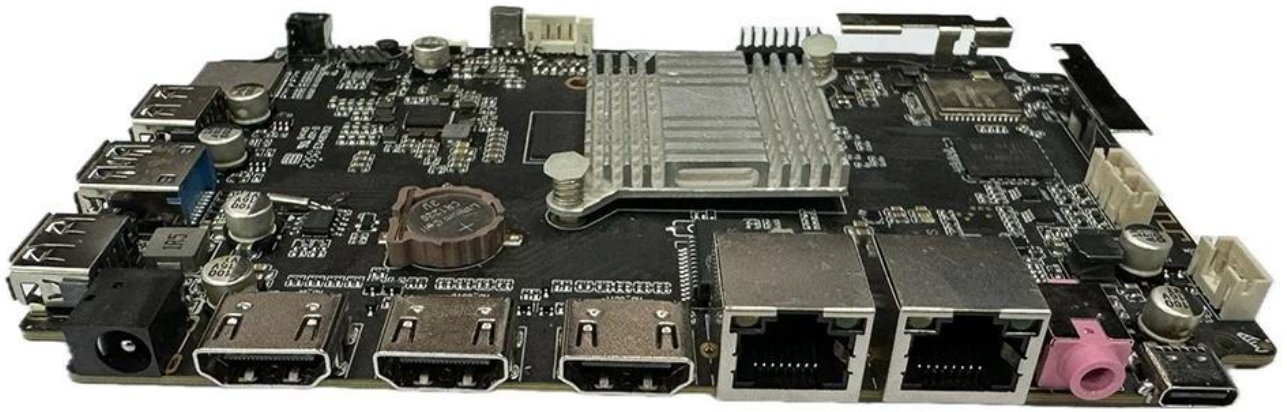

Rockchip RK3588 8K Android 12 OTT

Product Overview

Processor	Rockchip RK3588 8nm Cortex-A76 Cortex-A55
GPU	ARM Mali-G610 MC4 OpenGL ES 1.1/2.0/3.1/3.2 Vulkan 1.1, 1.2 OpenCL 1.1,1.2,2.0
AI Performance	6 TOPS int4/int8/int16/FP16/BF16/TF32
Memory	4GB/8GB LPDDR4/LPDDR4x
Storage	32G/64G/128G/256G eMMC5.0/5.1
Connectivity	IEEE 802.11a/b/g/n/ac/ax Wi-Fi6 2.4GHz/5.8GHz PCIe v3.0
Security	2T2R
OS	Android 12
IO	5.0

Power Management

Power Input	DC 12V/2A
Power Output	

BT	BT
HDMI	HDMI 1 HDMI 2.1/7680x4320@60Hz HDMI 2 HDMI 2.1/4096x2304@60Hz HDMI HDMI 2.0/HDMI 1.4b 4K x 2K 3840x 2160p@24Hz/25Hz/30Hz 4096x2160p@24Hz
	1*3.5mm
	1*1000M(RGMII)
	2*1000M
TF	1*TF
USB	2*USB 2.0 1*USB3.0
C	1*Type C 3.0

Typical Application Diagram – AIoT