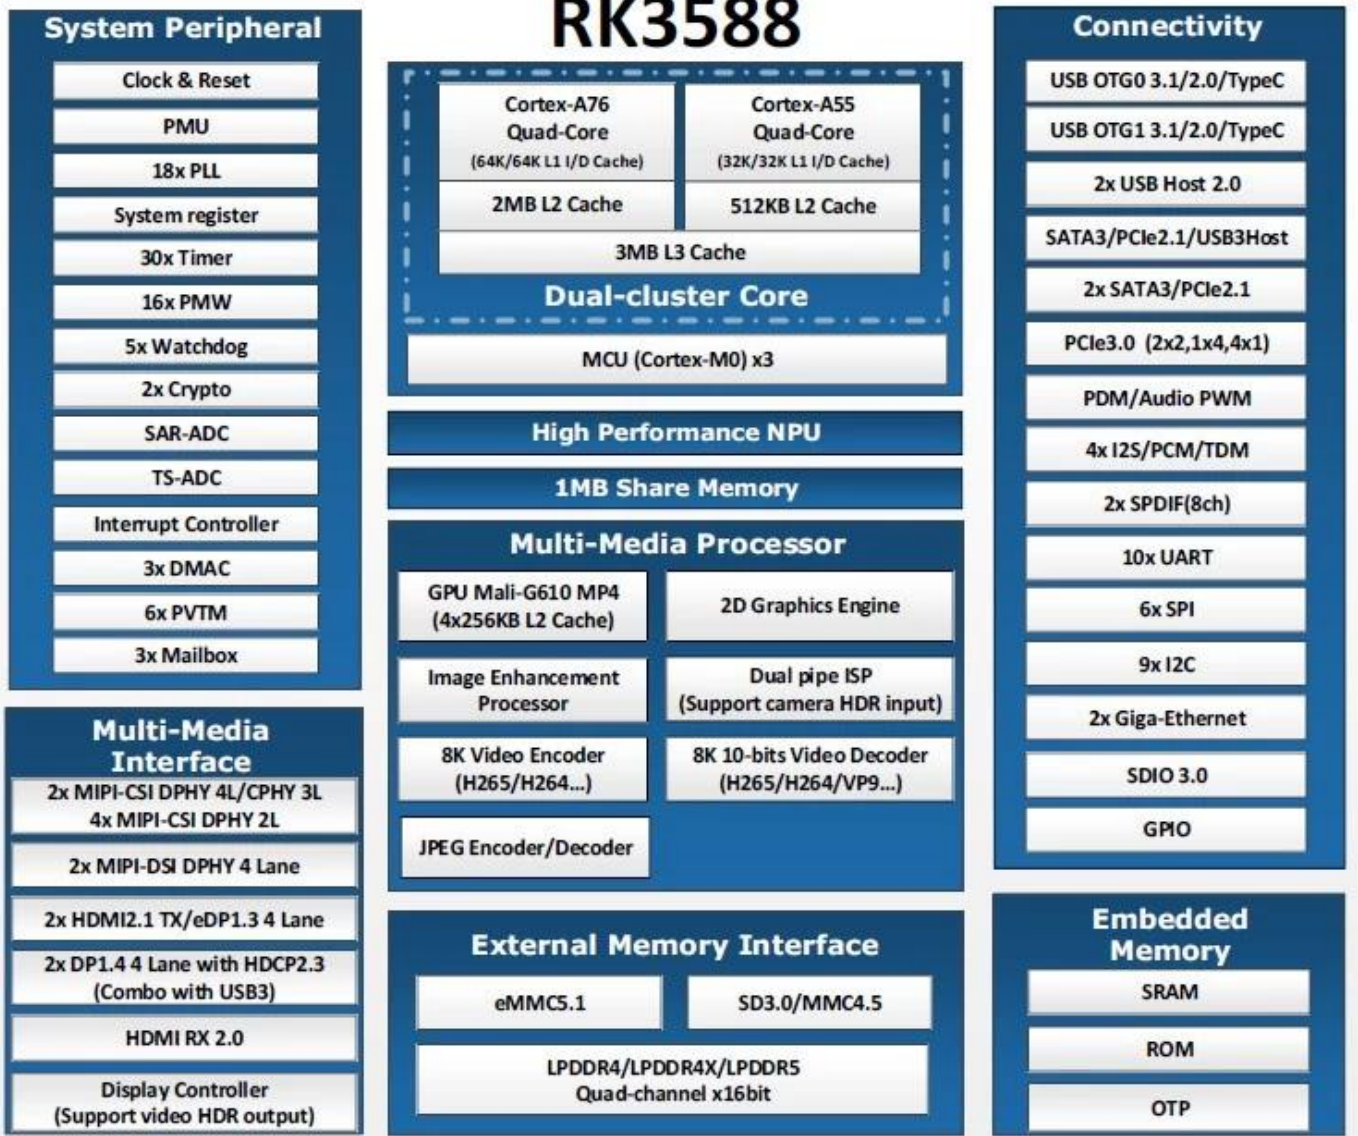

Rockchip RK3588 8K Android 12 OTT

Product Overview

Processor	Rockchip RK3588 8nm Cortex-A76 Cortex-A55
GPU	ARM Mali-G610 MC4 OpenGL ES 1.1/2.0/3.1/3.2 Vulkan 1.1, 1.2 OpenCL 1.1,1.2,2.0
AI Performance	6 TOPS int4/int8/int16/FP16/BF16/TF32
Memory	4GB/8GB LPDDR4/LPDDR4x
Storage	32G/64G/128G/256G eMMC5.0/5.1
Connectivity	IEEE 802.11a/b/g/n/ac/ax Wi-Fi6 2.4GHz/5.8GHz PCIe v3.0
Security	2T2R
OS	Android 12
IO	5.0

Video Capabilities

Video Decoding	* MPEG-1, MPEG-2, MPEG-4, H.263, H.264, H.265, VC-1, VP9, VP8 MVC, AV1
Video Encoding	* H.264 AVC/MVC Main10 L6.0 8K@30fps (7680x4320) * VP9 Profile0/2 L6.1 8K@60fps (7680x4320) * H.265 HEVC/MVC Main10 L6.1 8K@60fps (7680x4320) * AVS2 Profile0/2 L10.2.6 8K@60fps (7680x4320) * AV1 8/10bit L5.3 4K@60fps (3840x2160)
ISP	* MPEG-2 MP 1080p@60fps (1920x1088) * MPEG-1 MP 1080p@60fps (1920x1088) * VC-1 AP 3 1080p@60fps (1920x1088) * VP8 2 1080p@60fps (1920x1088) * H.265/H.264 8K@30fps * 1600 ISP HDR&3DNR
Audio	I2S 8 TX 8 RX * 16 32 * 192KHz * 3 I2S * 4 PCM early late1 late2 late3 * TDM 1/2 1 2 * I2S PCM TDM

Power Management

Power Input	DC 12V/2A
Power Output	

BT	BT
HDMI	HDMI 1 HDMI 2.1/7680x4320@60Hz HDMI 2 HDMI 2.1/4096x2304@60Hz HDMI HDMI 2.0/HDMI 1.4b 4K x 2K 3840x 2160p@24Hz/25Hz/30Hz 4096x2160p@24Hz
	1*3.5mm
	1*1000M(RGMII)
	2*1000M
TF	1*TF
USB	2*USB 2.0 1*USB3.0
C	1*Type C 3.0

Typical Application Diagram – AIoT