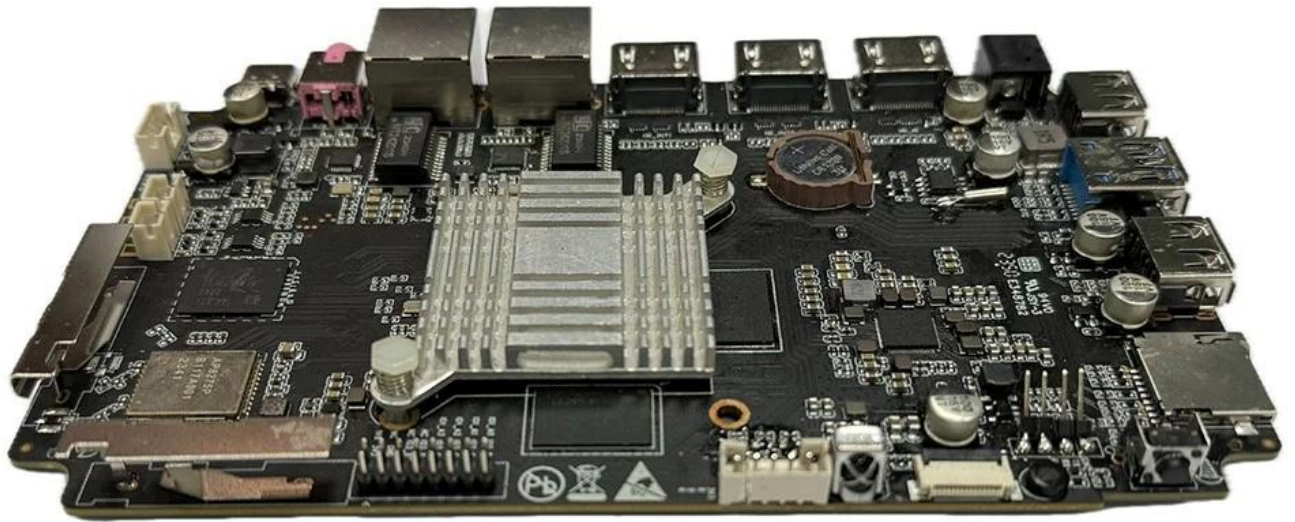

Rockchip RK3588 8K Android 12 OTT

Product Overview

Processor	Rockchip RK3588 8nm Cortex-A76 Cortex-A55
GPU	ARM Mali-G610 MC4 OpenGL ES 1.1/2.0/3.1/3.2 Vulkan 1.1, 1.2 OpenCL 1.1,1.2,2.0
AI Performance	6 TOPS int4/int8/int16/FP16/BF16/TF32
Memory	4GB/8GB LPDDR4/LPDDR4x
Storage	32G/64G/128G/256G eMMC5.0/5.1
Connectivity	IEEE 802.11a/b/g/n/ac/ax Wi-Fi6 2.4GHz/5.8GHz PCIe v3.0
Security	2T2R
OS	Android 12
IO	5.0

Video Capabilities

Video Decoding	* MPEG-1, MPEG-2, MPEG-4, H.263, H.264, H.265, VC-1, VP9, VP8 MVC, AV1
Video Encoding	* H.264 AVC/MVC Main10 L6.0 8K@30fps (7680x4320) * VP9 Profile0/2 L6.1 8K@60fps (7680x4320) * H.265 HEVC/MVC Main10 L6.1 8K@60fps (7680x4320) * AVS2 Profile0/2 L10.2.6 8K@60fps (7680x4320) * AV1 8/10bit L5.3 4K@60fps (3840x2160)
ISP	* MPEG-2 MP 1080p@60fps (1920x1088) * MPEG-1 MP 1080p@60fps (1920x1088) * VC-1 AP 3 1080p@60fps (1920x1088) * VP8 2 1080p@60fps (1920x1088) * H.265/H.264 8K@30fps * 1600 ISP HDR&3DNR
Audio	I2S 8 TX 8 RX * 16 32 * 192KHz * 3 I2S * 4 PCM early late1 late2 late3 * TDM 1/2 1 2 * I2S PCM TDM

Power Management

Power Input	DC 12V/2A
Power Output	

BT	BT
HDMI	HDMI 1 HDMI 2.1/7680x4320@60Hz HDMI 2 HDMI 2.1/4096x2304@60Hz HDMI HDMI 2.0/HDMI 1.4b 4K x 2K 3840x 2160p@24Hz/25Hz/30Hz 4096x2160p@24Hz
	1*3.5mm
	1*1000M(RGMII)
	2*1000M
TF	1*TF
USB	2*USB 2.0 1*USB3.0
C	1*Type C 3.0