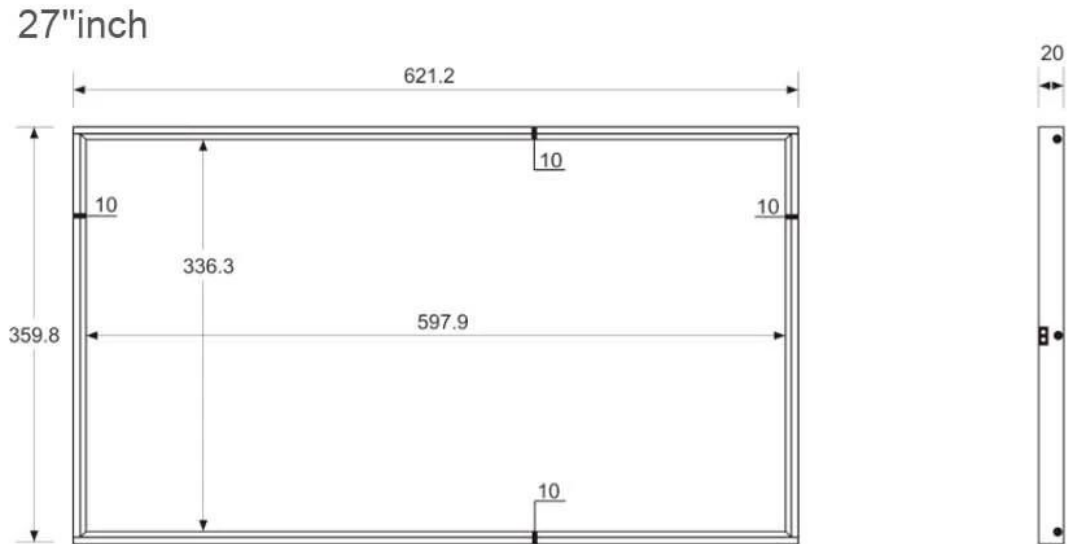

General Specifications

Model	621.2mm * 359.8mm * 20mm
Weight	5.6g

Display Specifications

Display Type	27" TFT LED
Display Size	597.9mm * 336.3mm
Aspect Ratio	16:9
Resolution	1920*1080
Brightness	450cd/m ²
Contrast Ratio	1200:1
Viewing Angle	(H/V/D) 89°/89°/89°
Refresh Rate	60Hz
Pixel Density	16.7M

Smart Connect

Remote Control

Real-time
Monitoring

Data
Management

APPLICATION SCENARIO

PRODUCT SIZE

Customizable size: 21.5" / 24" / 27" / 32" / 43" / 49" / 55" / 65"