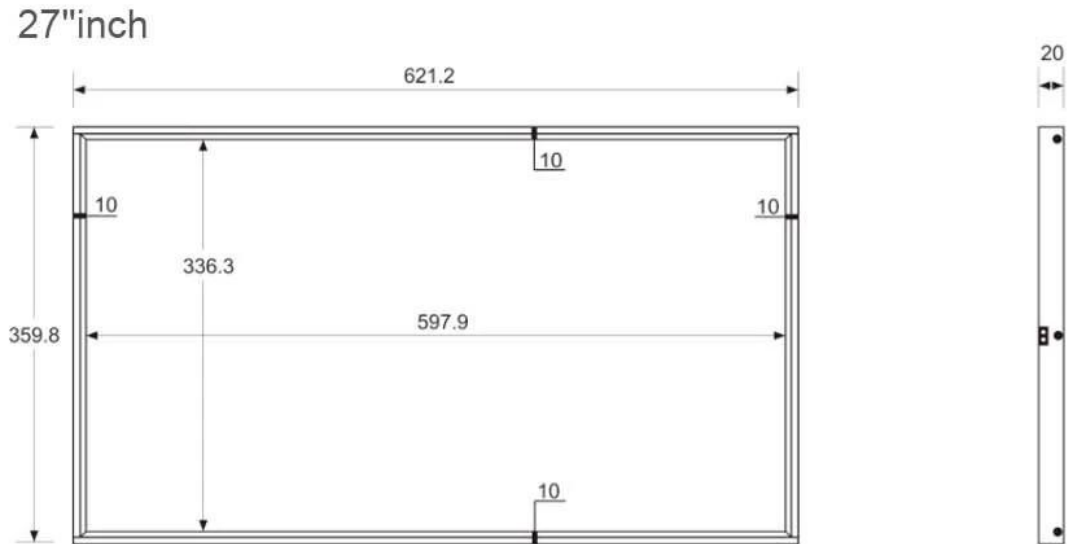

Smart Connect

Remote Control

Real-time
Monitoring

Data
Management

APPLICATION SCENARIO

PRODUCT SIZE

Customizable size: 21.5"/ 24"/ 27"/ 32"/ 43"/ 49"/ 55"/ 65"