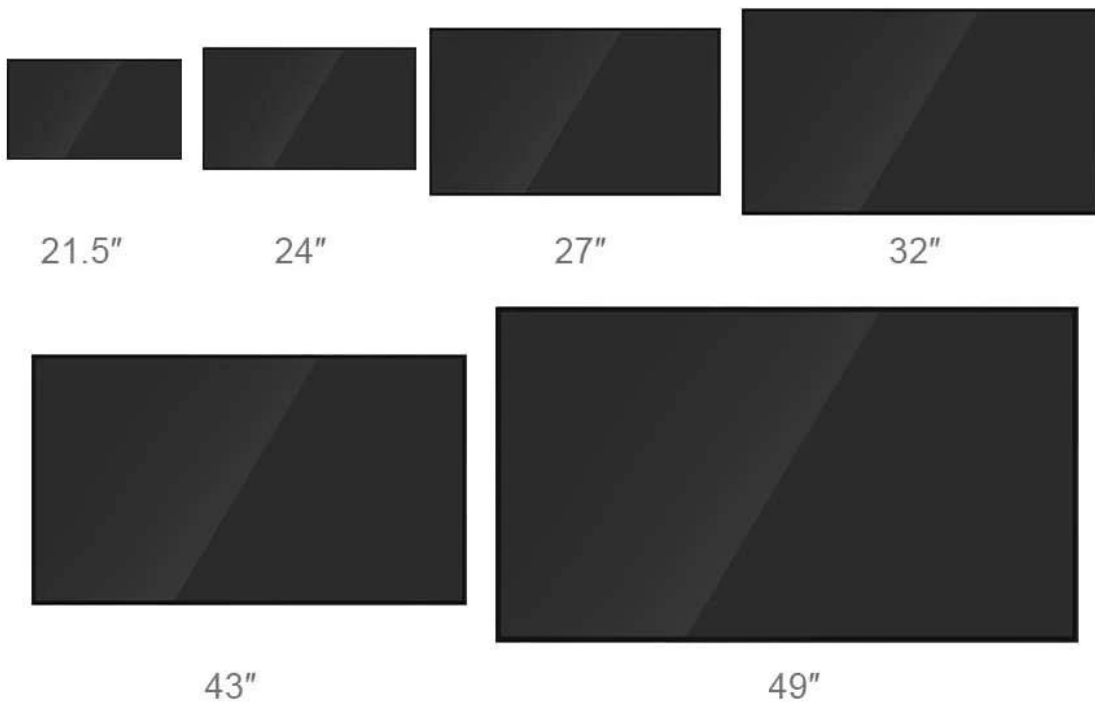

Horizontal and vertical suspension

Two suspension modes, flexible switching, can meet different application scenarios, different viewing needs.

Narrow Bezel, More fashionable

Frame
10mm

Easily manage your advertising content

Smart Connect

Remote Control

Real-time
Monitoring

Data
Management

APPLICATION SCENARIO

PRODUCT SIZE

Customizable size: 21.5"/ 24"/ 27"/ 32"/ 43"/ 49"/ 55"/ 65"