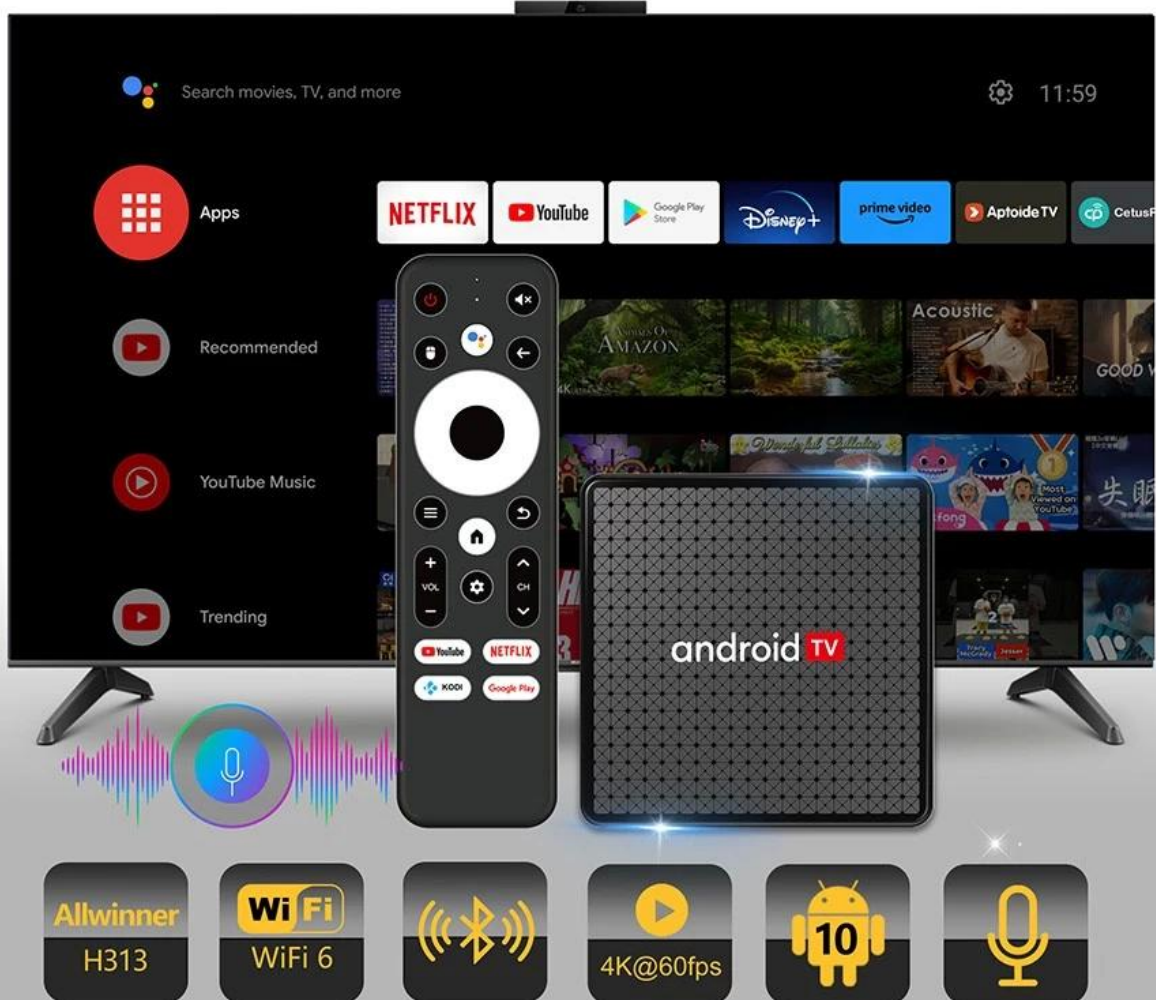

H.265
decoder up to
4K@60fps

Display

HDMI 2.0 up to
4K@60fps

HDR offers a deeper , more life-like display, which boosts 4K and gives you even greater color and contrast.

SDR

HDR

Android TV

Our model