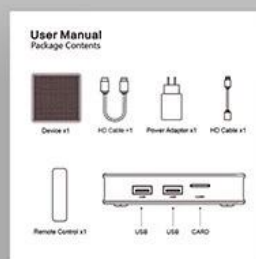

MUSIC SHARING

DLNA

Airplay

Miracast

Interface and product size

Package Contents

Power Supply*1

HD data cable*1