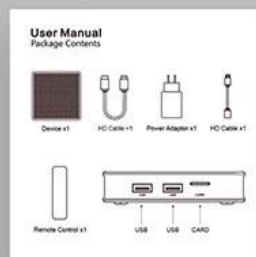

MUSIC SHARING

DLNA

Airplay

Miracast

Interface and product size

Package Contents

Power Supply*1

HD data cable*1