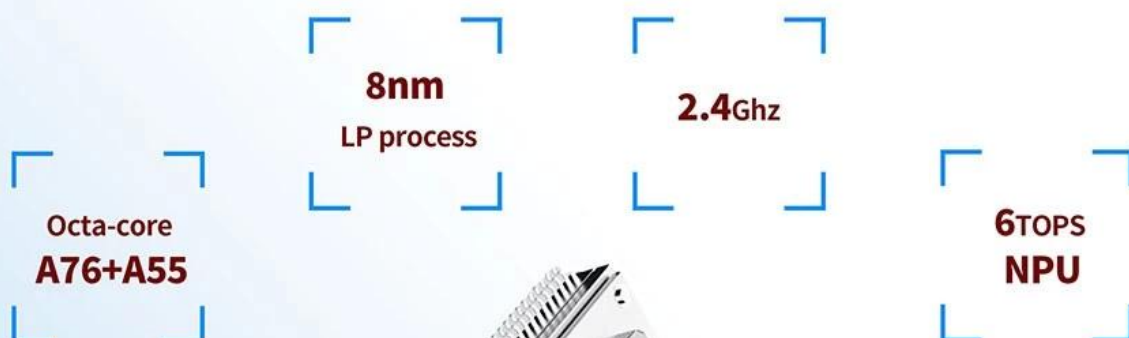

RK3588---Next-Generation Flagship AIoT CPU

Powered by the RK3588 octa-core 64-bit chipset, with ARM Mali-G610 MP4 GPU and 6TOPs AI NPU for superior AI performance and expanded possibilities.