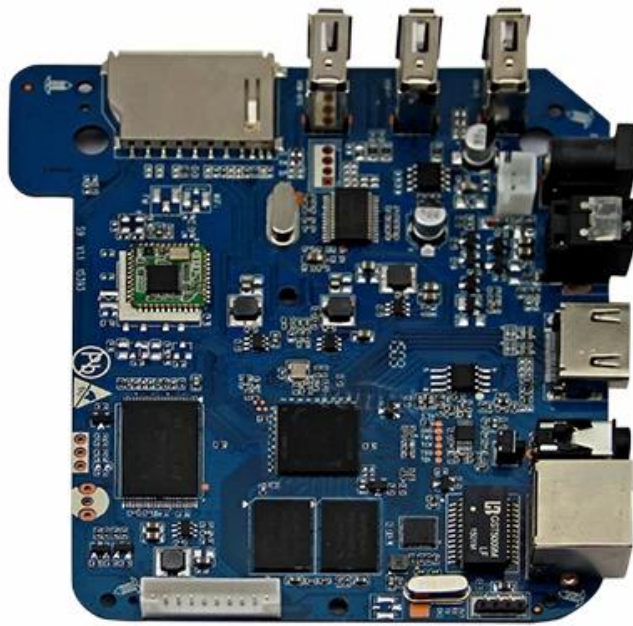

Amlogic T905 TV Box ARM Cortex-A53 UPC hasta 2,0 GHz Android 5,1 Lollipop 1G/8G 4K2K Android Tv Box Media Player S9

S9

Amlogic S905 Quad Core S9

New! Amlogic S905 Quad Core ARM Cortex™-A53 CPU up to 2.0 GHz, 1GB/8GB H.265 4K2K Android 5.1 TV Box!

Picture Show

Indicator

USB*3

SD/MMC Card

ON/OFF Button DC Port RJ45 ETHERENT AV Port HDMI™ OPTICAL Port

S905

64-Bit
Quad Core
Cortex A53

4K

H.265
@60fps

HDMI 2.0
HDCP 2.2

TSMC
28NM

DRM

64 bit CPU,

While maintaining the same power consumption, the computing power of CPU has also been greatly improved.

With 4K2K decoding capabilities,
it make 4K become the standard.