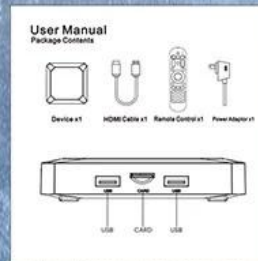

HD data cable*1

User Manual*1

Remote Control*1