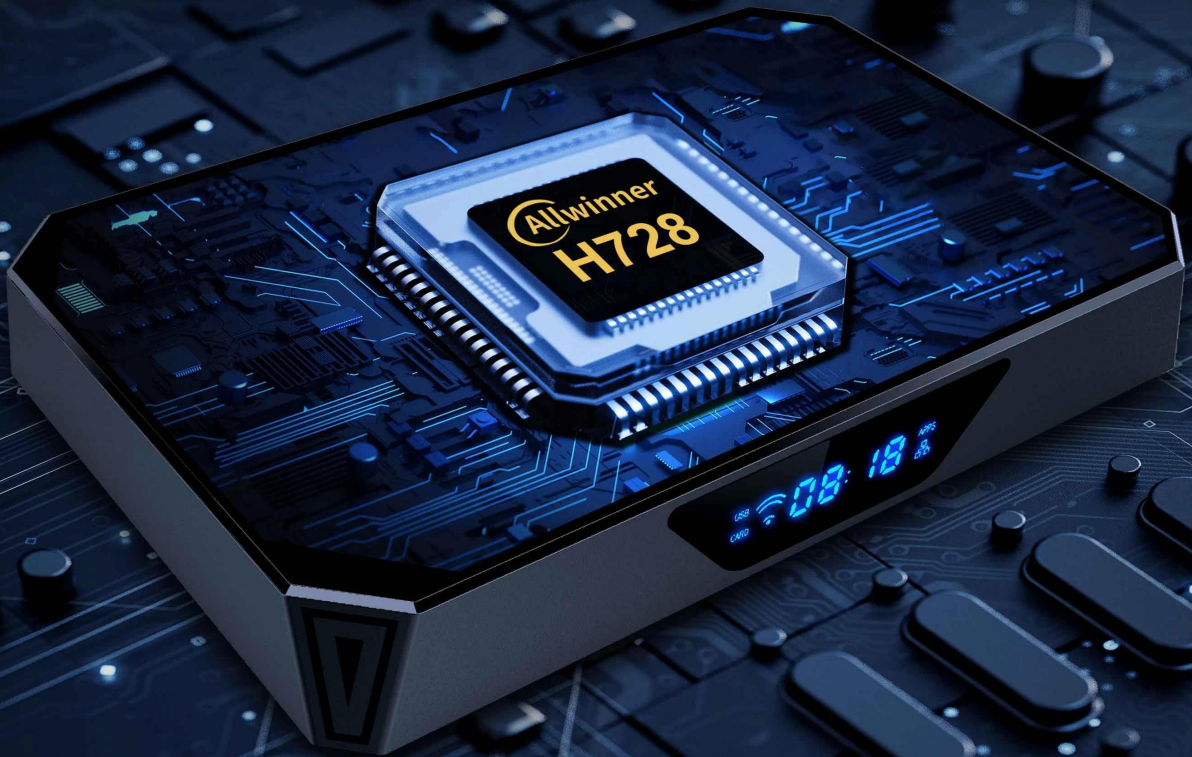

Lecteur multimédia de streaming Qcta Core Smart TV Box Android 14

Caractéristiques

Numéro de modèle.	Lecteur multimédia en streaming Allwinner H728 Qcta Core
Processeur	Allwinner H728 Octa-core ARM Cortex A55
GPU	Mali G57-MC1
BÉLIER	4 Go (2 Go en Option)
Stockage interne	32 Go (16/64 Go en option)
Système opérateur	Android 14
Bluetooth	Bluetooth 5.0 Antennes intérieures
Wi-Fi	2,4 GHz ~ 5,8 GHz Option : IEEE802. a/b/g/n/ac IEEE802. a/b/g/n/ac/ax

Experience real 8K decoding technology

 Allwinner H728	 ANDROID 14	 WiFi 6	 BT5.X	CPU Octa-core ARM Cortex A55	GPU Mali G57	8K
--	--	---	--	---	------------------------	-----------

Allwinner H728 CPU

High performance, Low power consumption

Octa-core ARM
Cortex A55

Mali G57

2G + 16G
4G + 32G

3D DISPLAY

Powerful 3D display brings you a smooth and shocking gaming experience.

Android 14

Latest Android system, better security and comprehensiveness.
The 64-bit Android OS is compatible with more high-performance apps

Ethernet 1000M

Gigabit Ethernet port for ultimate network speed;
features low latency and high speeds.

Wonderful Multi-screen Interaction

Support mobile phones , tablets ,etc to put videos and photos on the big screen of the TV to share wonderful moments