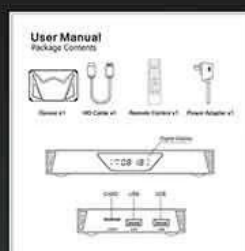

 Music sharing

 Cast screen

 Play games

Interface & Dimension

Various interfaces such as HD, LAN, USB, etc. To meet your different needs at the same time.

Package Contents

Power Supply*1

HD data cable*1