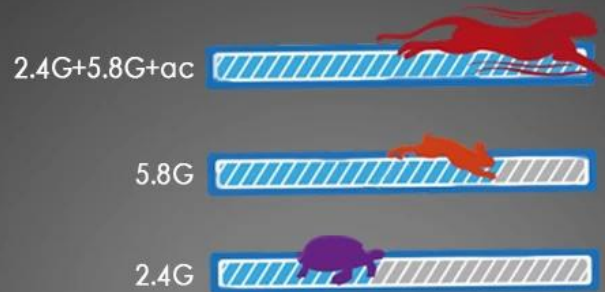

Which supports IEEE 802.11 a/b/g/n/ac and users can enjoy both download & upload simultaneously.

2.4G+5.8G
IEEE 802.11 ac

Interface:

- ① **USB3.0**
- ② TF Card
- ③ Micro USB
- ④ IR