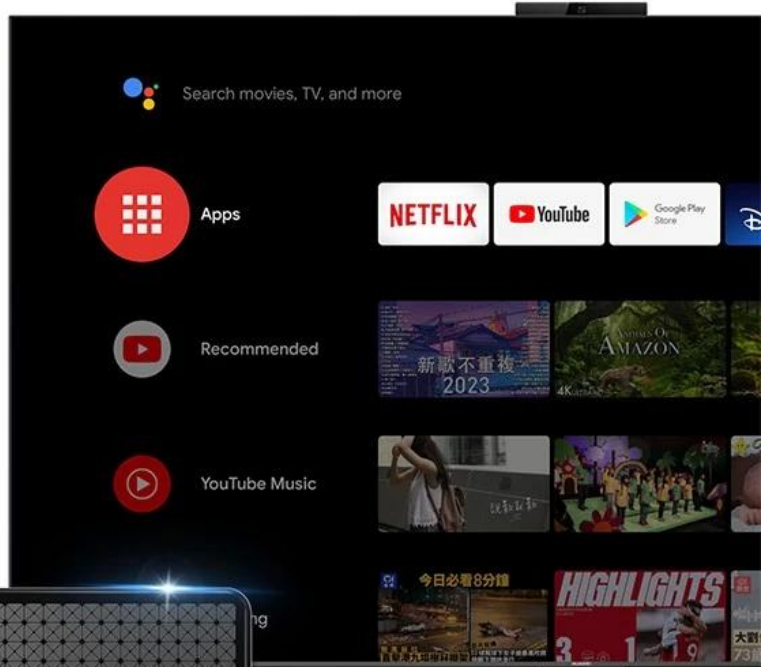

SMARTER VOICE CONTROL

One click voice operation, say what you want.

What's the weather today?

I want to watch football.

Go to the youtube.