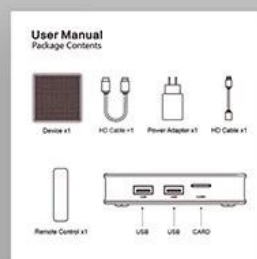

MUSIC SHARING

DLNA

Airplay

Miracast

Interface and product size

Package Contents

Power Supply*1

HD data cable*1