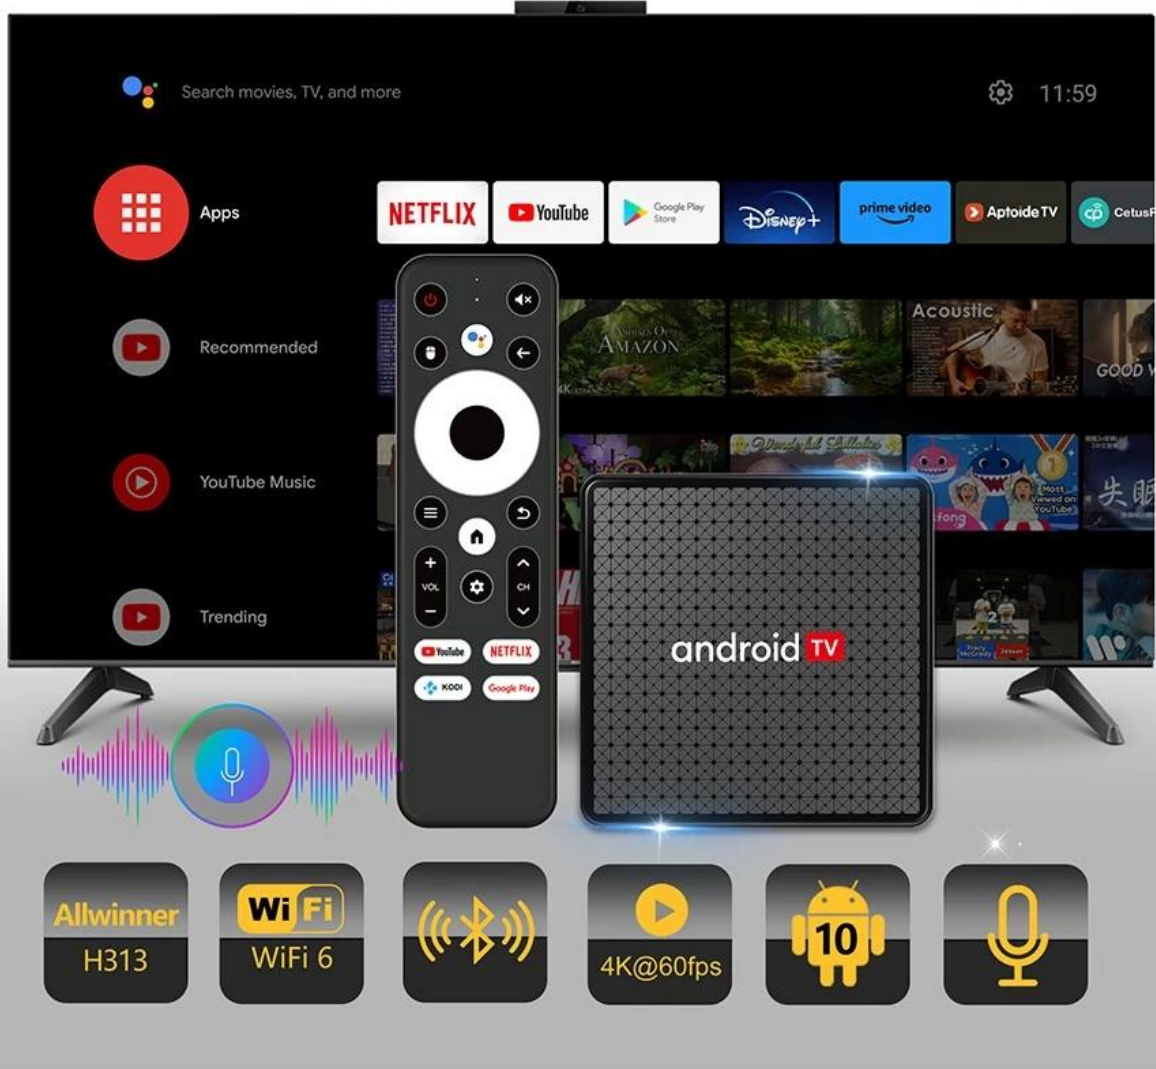

H.265
decoder up to
4K@60fps

Display

HDMI 2.0 up to
4K@60fps

HDR offers a deeper , more life-like display, which boosts 4K and gives you even greater color and contrast.

SDR

HDR

Android TV

Our model