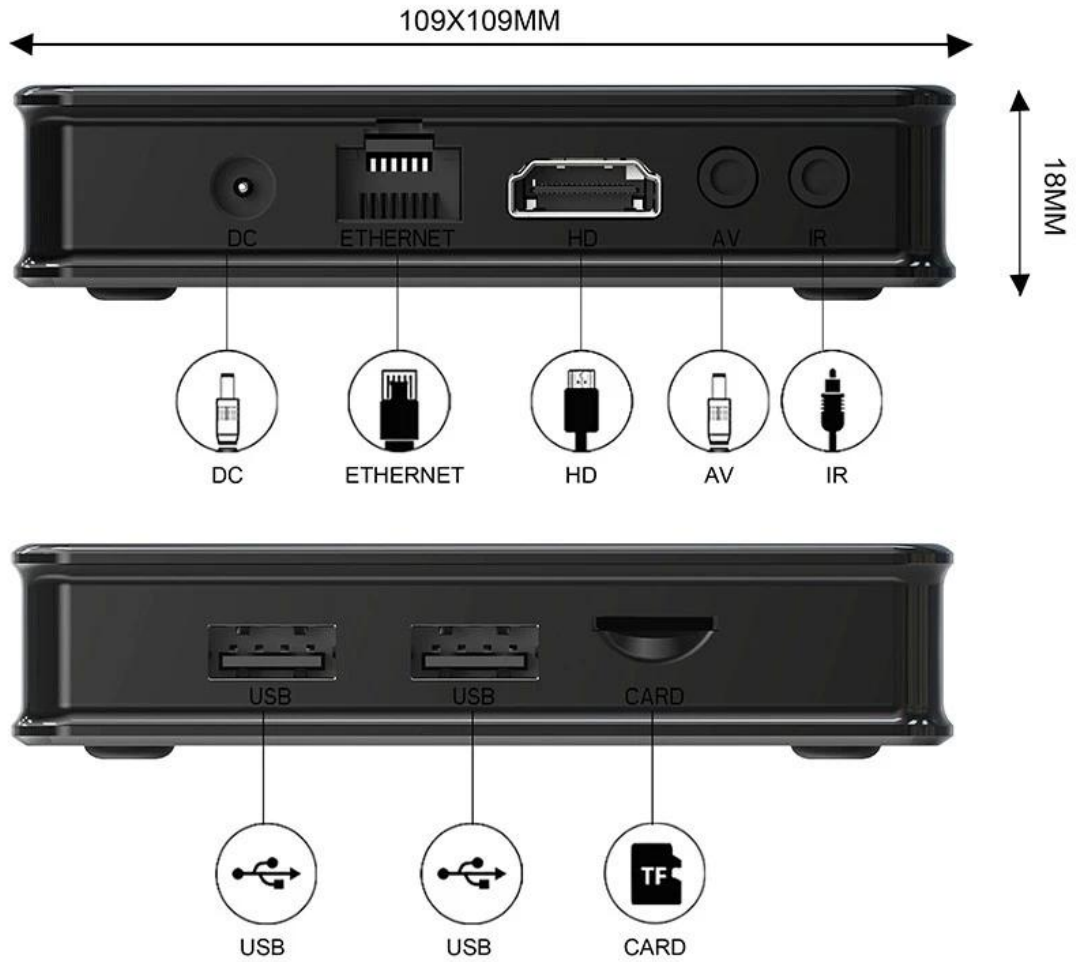

MUSIC SHARING

DLNA

Airplay

Miracast

Interface and product size

Package Contents

Power Supply*1

HD data cable*1