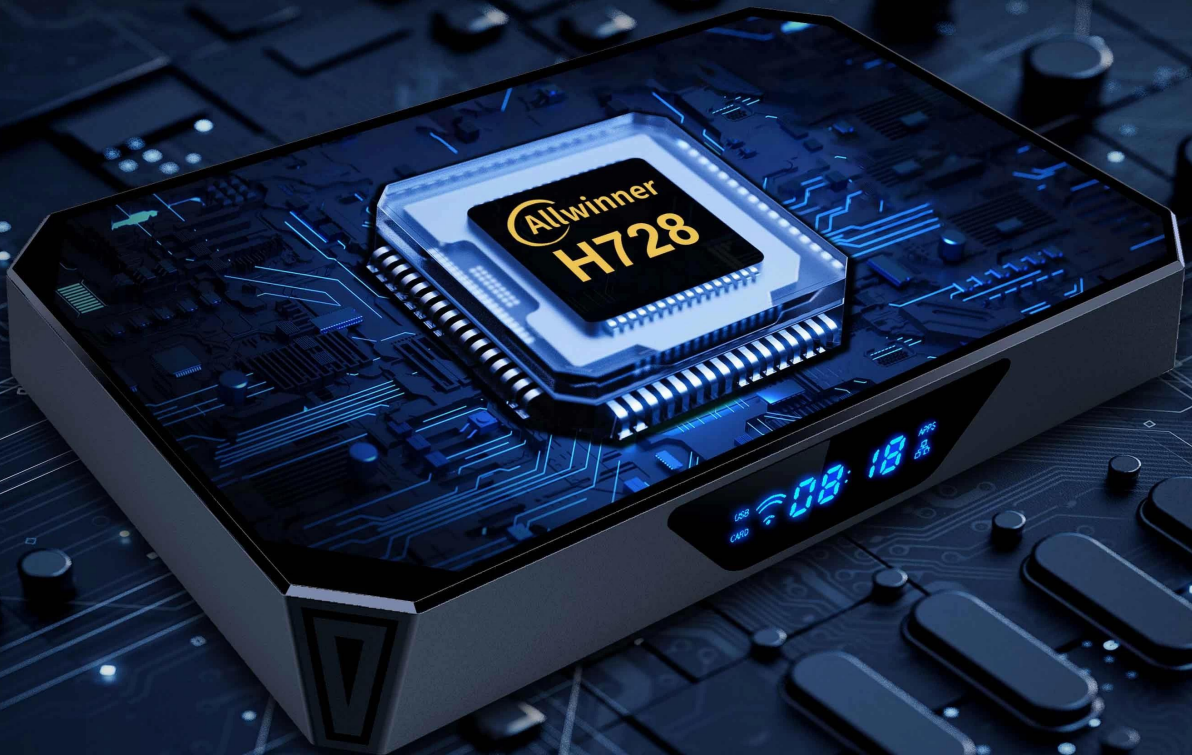

Boîtier TV Internet Octa Core avec Android 14 : streaming 8K et performances Wi-Fi 6

Caractéristiques

Numéro de modèle.	Boîte de télévision Internet Allwinner H728 Qcta Core
Processeur	Allwinner H728 Octa-core ARM Cortex A55
GPU	Mali G57-MC1
BÉLIER	4 Go (2 Go en Option)
Stockage interne	32 Go (16/64 Go en option)
Système opérateur	Android 14
Bluetooth	Bluetooth 5.0
WiFi	Antennes intérieures 2,4 GHz ~ 5,8 GHz Option : IEEE802. a/b/g/n/ac IEEE802. a/b/g/n/ac/ax

Experience real 8K decoding technology

 Allwinner H728	 ANDROID 14	 WiFi 6	 BT5.X	CPU Octa-core ARM Cortex A55	GPU Mali G57	8K
--	--	---	--	---	------------------------	-----------

Allwinner H728 CPU

High performance, Low power consumption

Octa-core ARM
Cortex A55

Mali G57

2G + 16G
4G + 32G

3D DISPLAY

Powerful 3D display brings you a smooth and shocking gaming experience.

Android 14

Latest Android system, better security and comprehensiveness.
The 64-bit Android OS is compatible with more high-performance apps

Ethernet 1000M

Gigabit Ethernet port for ultimate network speed;
features low latency and high speeds.

Wonderful Multi-screen Interaction

Support mobile phones , tablets ,etc to put videos and photos on the big screen of the TV to share wonderful moments