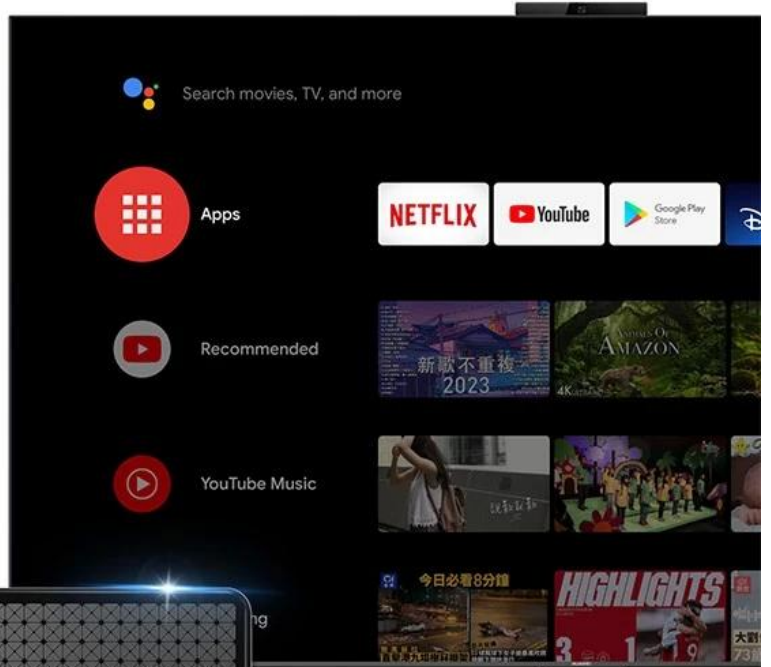

# SMARTER VOICE CONTROL

One click voice operation, say what you want.

What's the weather today?

I want to watch football.

Go to the youtube.