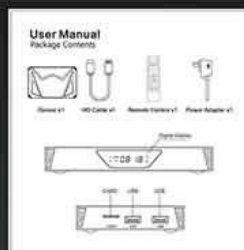

 Music sharing

 Cast screen

 Play games

Interface & Dimension

Various interfaces such as HD, LAN, USB, etc. To meet your different needs at the same time.

Package Contents

Power Supply*1

HD data cable*1