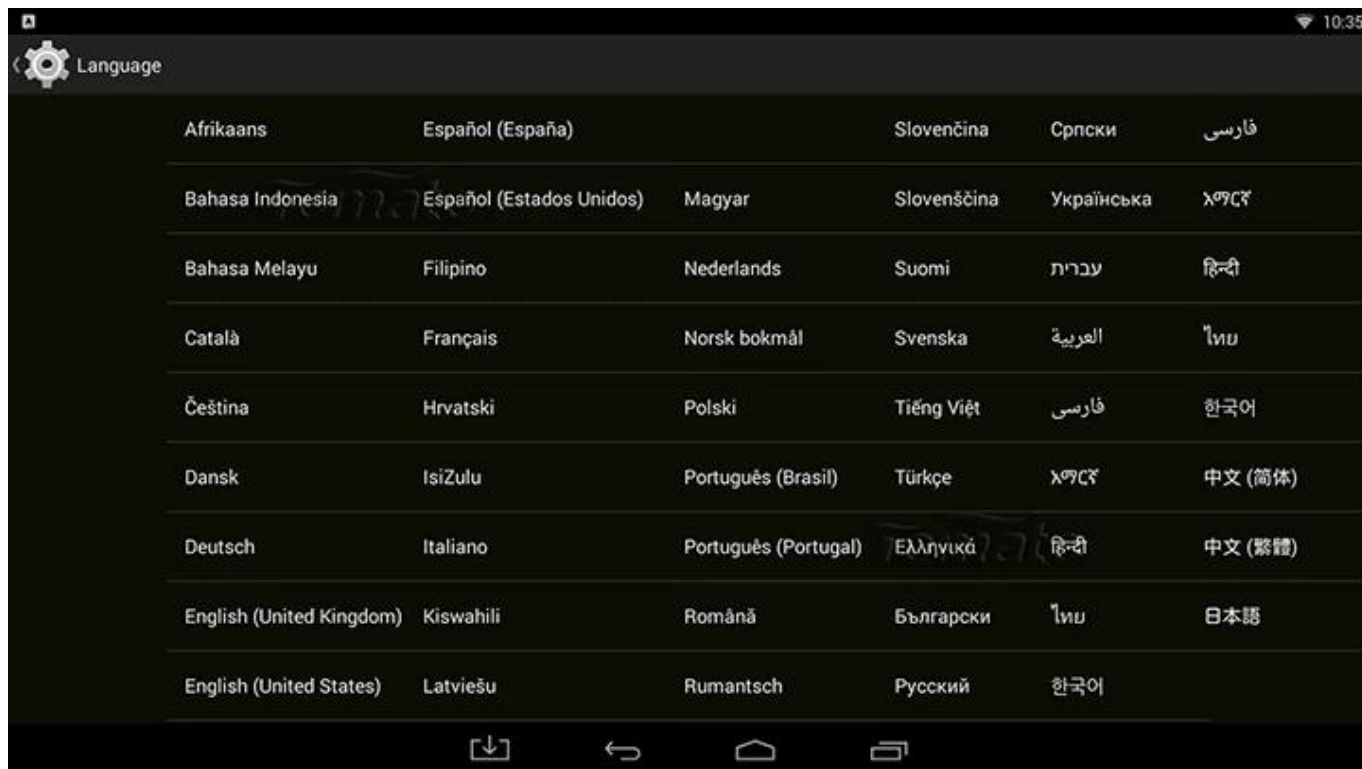

Entra nel futuro dell'intrattenimento domestico con Amlogic S805 Quad-Core, incoronato come il migliore [TV-Box Android](#). Immergiti in una grafica superiore, in uno streaming senza interruzioni e in un'esperienza Android TV ricca di funzionalità. Migliora la tua configurazione di intrattenimento domestico con questo potente dispositivo. Che si tratti di film, giochi o produttività, questo TV Box Android offre prestazioni eccezionali. Ordina ora per inaugurare una nuova era di intrattenimento e ridefinire il modo in cui vivi la TV.