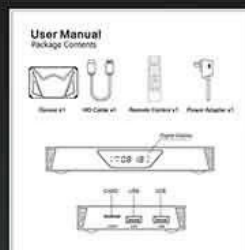

 Music sharing

 Cast screen

 Play games

Interface & Dimension

Various interfaces such as HD, LAN, USB, etc. To meet your different needs at the same time.

Package Contents

Power Supply*1

HD data cable*1