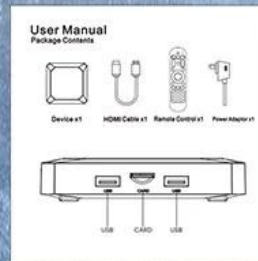

Package Contents

Power Adapter*1

HD data cable*1

User Manual*1

Remote Control*1