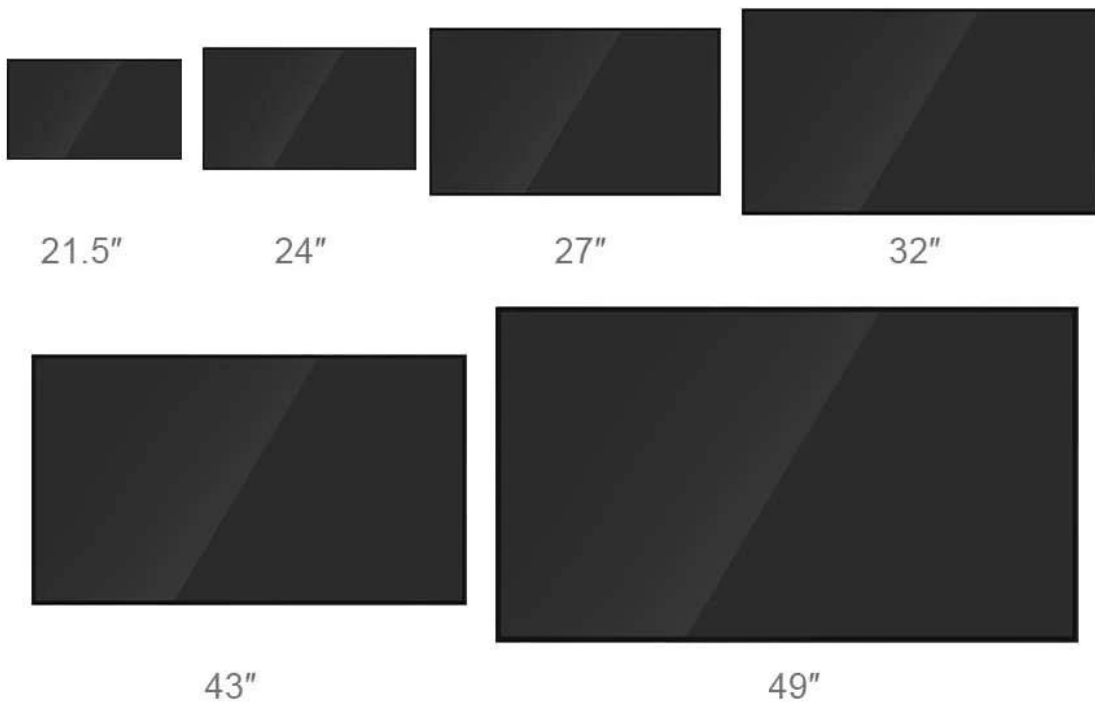

Frame
10mm

Easily manage your advertising content

Smart Connect

Remote Control

Real-time
Monitoring

Data
Management

APPLICATION SCENARIO

PRODUCT SIZE

Customizable size: 21.5" / 24" / 27" / 32" / 43" / 49" / 55" / 65"