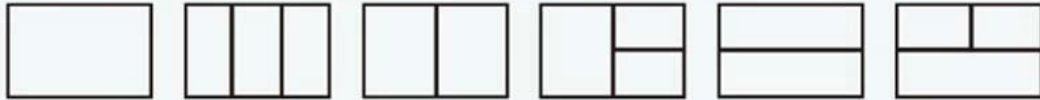

1920x1080

Super performance

Intelligent Split Screen

Full screen, split screen, autonomous screen division, one video screen on one screen, multiple picture screens, multiple videos can be played under one target video.