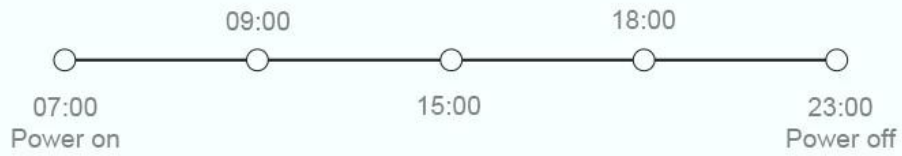

WIFI

Timer switch

7*24 hours
looplay

Hd Screen

Super performance

HD Picture& Videos

Intelligent lighting, makes pictures/videos more clear and colorful

15.1" Full HD IPS Panel | 1080P Resolution | 60Hz Refresh Rate | 4000:1 Contrast Ratio | 5-10ms Response Time | 1000000:1 Pixel Density | 100% sRGB Color Gamut | 50000 Hours Lifetime | 1000000:1 Pixel Density | 100% sRGB Color Gamut | 50000 Hours Lifetime

Easily manage your advertising content

Support remote setting of advertising machine properties on mobile phones, control of advertising machine volume, rotation angle, time zone, power off, etc.

© 2014-2015
All rights reserved

178° Ultra Wide Viewing Angle

Frontal and lateral viewing does not affect viewing quality

Timer Switch Function

Support 24 hours of uninterrupted work, intelligent control of playback content, time and switch equipment, so that you save time, effort and worry.

Support 24 hours uninterrupted playback

EASY CONNECTION

Support mobile phone screen, upload pictures at any time,
stay at home, see the world classic

Smart Connect

Remote Control

Real-time
Monitoring

Data
Management