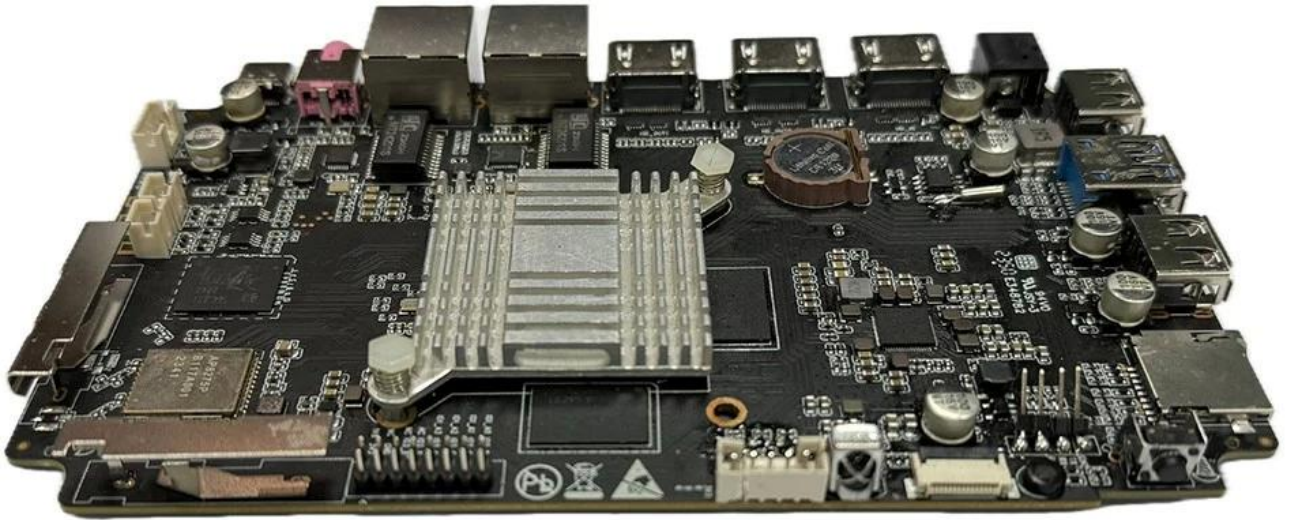

WiFi 6 8K 6K TV

Rockchip
RK3588
A high performance, low power AIoT processor

The graphic features a dark blue background with glowing circuit traces. On the right, a stylized chip icon is shown with the text 'Rockchip RK3588' inside it. The Rockchip logo is positioned at the top left of the graphic.

Typical Application Diagram – AIoT

WiFi 6 8K 6K TV 8K 6K TV . TV

8K 6K 8K 6K TV Box

WiFi 6 WiFi 6 4K

8K 6K TV Box

TV Netflix, Amazon Prime Video, Disney

8K 6K TV Box HDMI WiFi

WiFi 6 TV USB Bluetooth 8K 6K TV Box