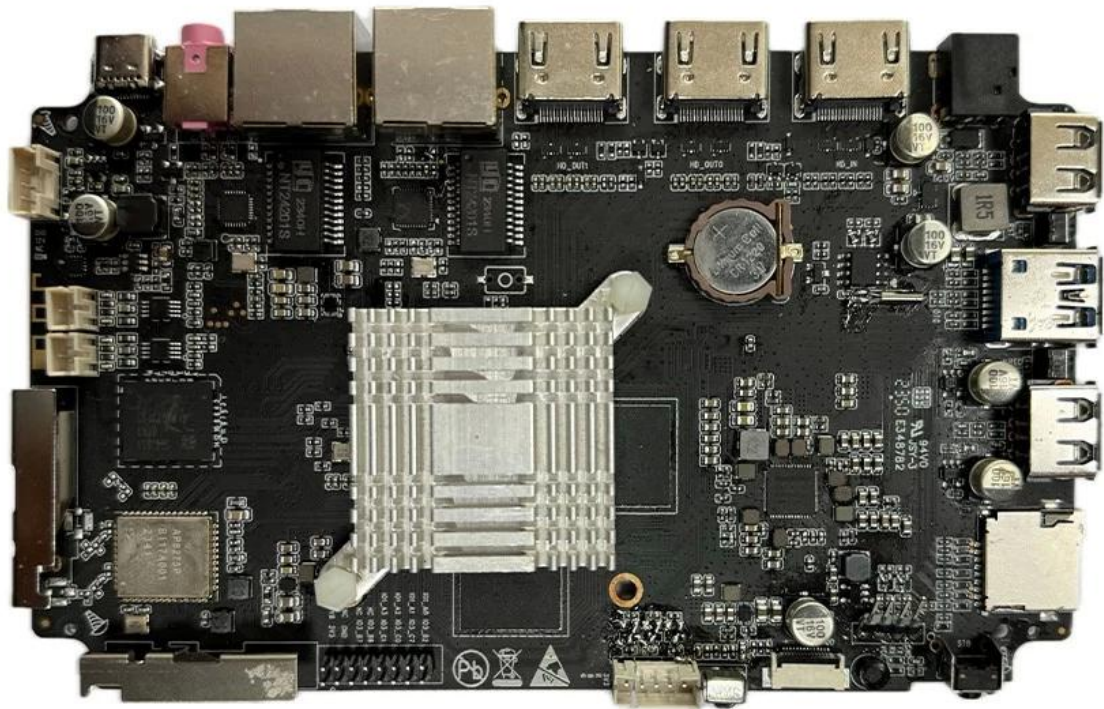

WiFi 6 8K 6K TV

Rockchip
RK3588
A high performance, low power AIoT processor

The graphic features a dark blue background with glowing circuit traces. On the right, a stylized chip icon is shown with the text 'Rockchip RK3588' inside it. The Rockchip logo is positioned at the top left of the graphic.

Typical Application Diagram – AIoT

WiFi 6 8K 6K TV 8K 6K TV . TV

8K 6K 8K 6K TV Box

WiFi 6 WiFi 6 4K

8K 6K TV Box

TV Netflix, Amazon Prime Video, Disney

8K 6K TV Box HDMI WiFi

WiFi 6 TV USB Bluetooth 8K 6K TV Box