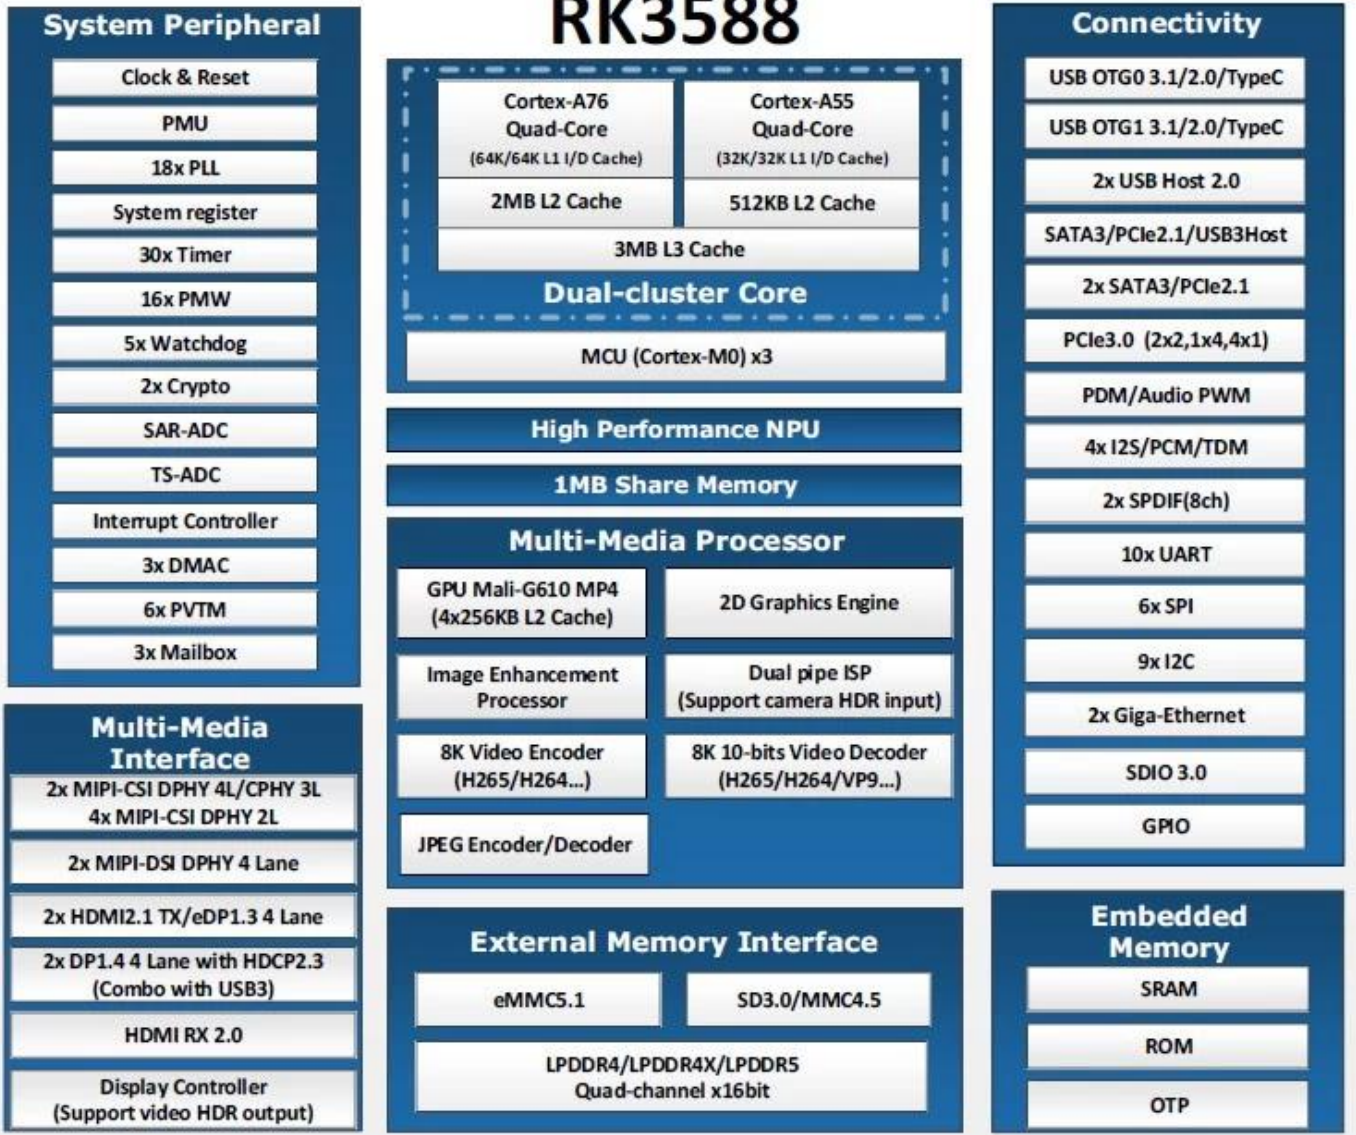

WiFi 6 8K 6K TV

Rockchip
RK3588
A high performance, low power AIoT processor

The graphic features a dark blue background with glowing circuit traces. On the right, a stylized chip icon is shown with the text 'Rockchip RK3588' inside it. The Rockchip logo is positioned at the top left of the graphic.

Typical Application Diagram – AIoT

WiFi 6 8K 6K TV 8K 6K TV . TV

8K 6K 8K 6K TV Box

WiFi 6 WiFi 6 4K

8K 6K TV Box

TV Netflix, Amazon Prime Video, Disney

8K 6K TV Box HDMI WiFi

WiFi 6 TV USB Bluetooth 8K 6K TV Box