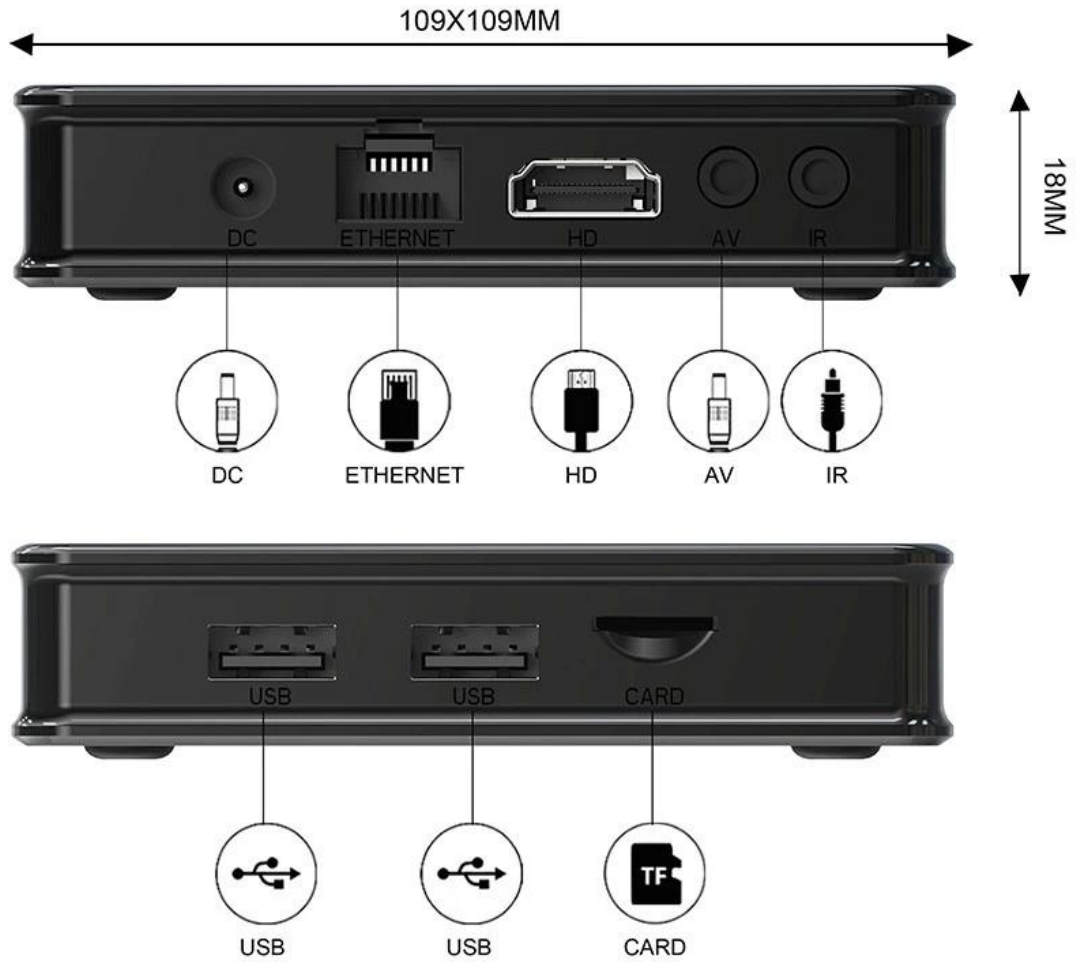

Interface and product size

Package Contents

Power Supply*1

HD data cable*1

User Manual*1

Remote Control*1

Allwinner H313 100% WiFi 6 Android 10 Google ATV 4K ULTRA HD 100% 100% 100% 100% 100%. Allwinner H313 100% 100% 100% 100% 100% ARM Cortex-A53 100% 100% 100% 100% 100%.