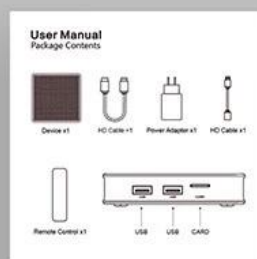

Interface and product size

Package Contents

Power Supply*1

HD data cable*1

User Manual*1

Remote Control*1

Allwinner H313 100% WiFi 6 Android 10 Google ATV 4K ULTRA HD 100% 100% 100% 100% 100%. Allwinner H313 100% 100% 100% 100% 100% ARM Cortex-A53 100% 100% 100% 100% 100%.