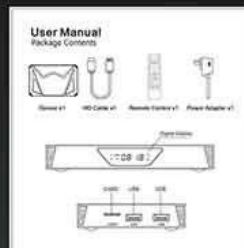

Interface & Dimension

Various interfaces such as HD, LAN, USB, etc. To meet your different needs at the same time.

Package Contents

Power Supply*1

HD data cable*1

User Manual*1

Remote Control*1

Allwinner H728 Octa Core ٲٲٲٲٲ ٲٲٲ Android 14 TV Box ٲ ٲٲٲٲٲٲٲ ٲٲٲ ٲٲٲٲٲٲٲ ٲٲٲ ٲٲٲ ٲٲٲٲٲٲ. ٲٲٲ Allwinner H728 ٲٲٲٲ ٲٲٲٲ ٲ TV ٲٲٲ ٲٲ ٲٲٲٲٲٲٲٲٲ ٲٲٲ ٲٲٲ ٲٲٲٲ ٲٲ ٲٲ CPU ٲٲٲ ٲٲٲٲ. 8K ٲٲٲٲ ٲٲٲٲٲٲٲٲ, ٲٲٲ ٲٲٲ ٲٲٲٲٲ, ٲٲ ٲٲٲٲ Allwinner H728 ٲٲٲٲ ٲٲٲٲ ٲٲٲ ٲٲٲ ٲٲٲٲٲ.