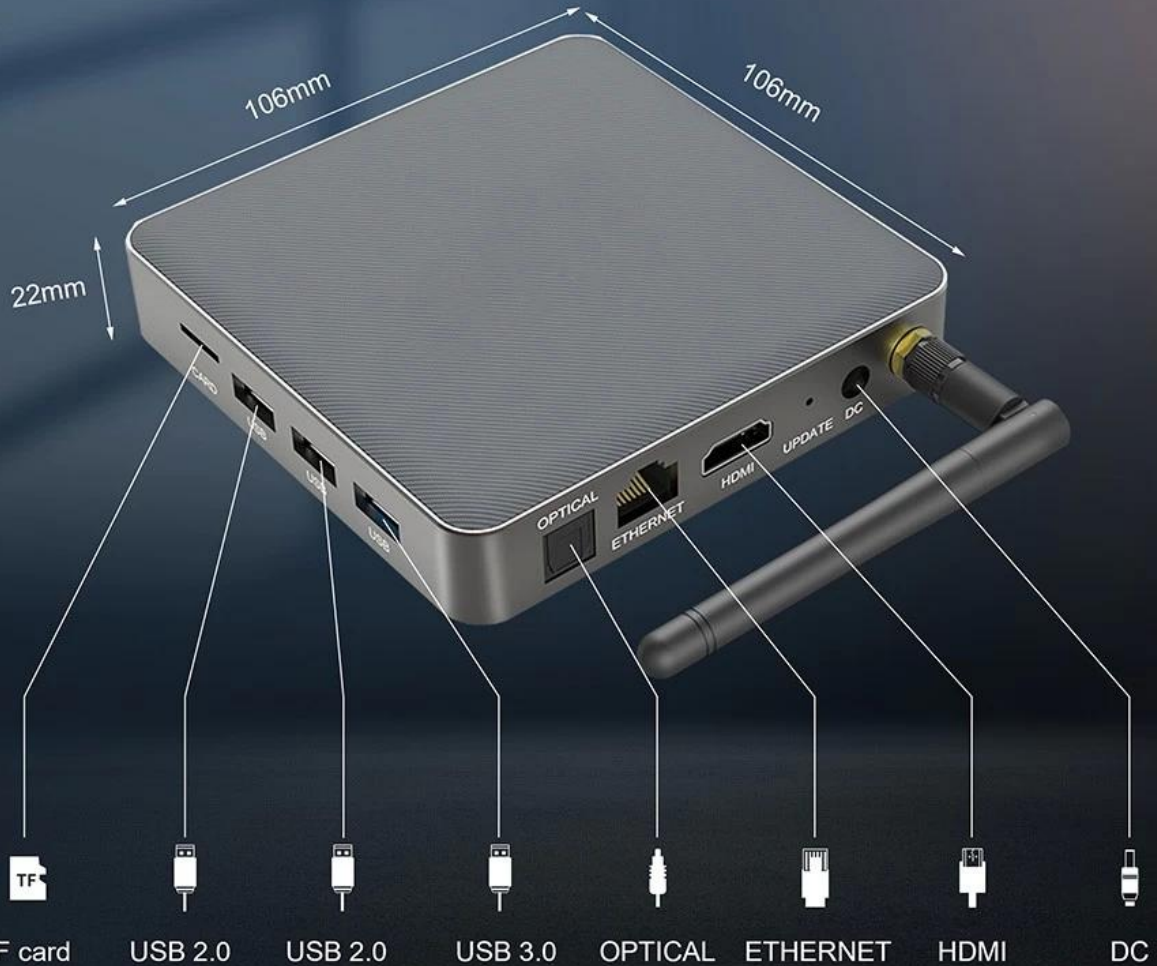

Product Specification

Multiple interfaces facilitate connecting more devices

Linux OS is a powerful and flexible operating system. It is widely used in various industries and is known for its stability and security. The device supports Linux OS, providing a secure and reliable environment for your applications. The device is compatible with various Linux distributions, including Ubuntu, Debian, and CentOS. It also supports various Linux-based applications and services, making it a versatile choice for your needs.

4GB RAM and H.265 video compression support 8K Ultra HD video playback. The device is equipped with 4GB of RAM, providing ample memory for your applications and services. It also supports H.265 video compression, enabling high-quality 8K Ultra HD video playback. The device is compatible with various video formats and codecs, making it a versatile choice for your needs.

Linux OS is a powerful and flexible operating system. It is widely used in various industries and is known for its stability and security. The device supports Linux OS, providing a secure and reliable environment for your applications. The device is compatible with various Linux distributions, including Ubuntu, Debian, and CentOS. It also supports various Linux-based applications and services, making it a versatile choice for your needs.

Linux OS is a powerful and flexible operating system. It is widely used in various industries and is known for its stability and security. The device supports Linux OS, providing a secure and reliable environment for your applications. The device is compatible with various Linux distributions, including Ubuntu, Debian, and CentOS. It also supports various Linux-based applications and services, making it a versatile choice for your needs.