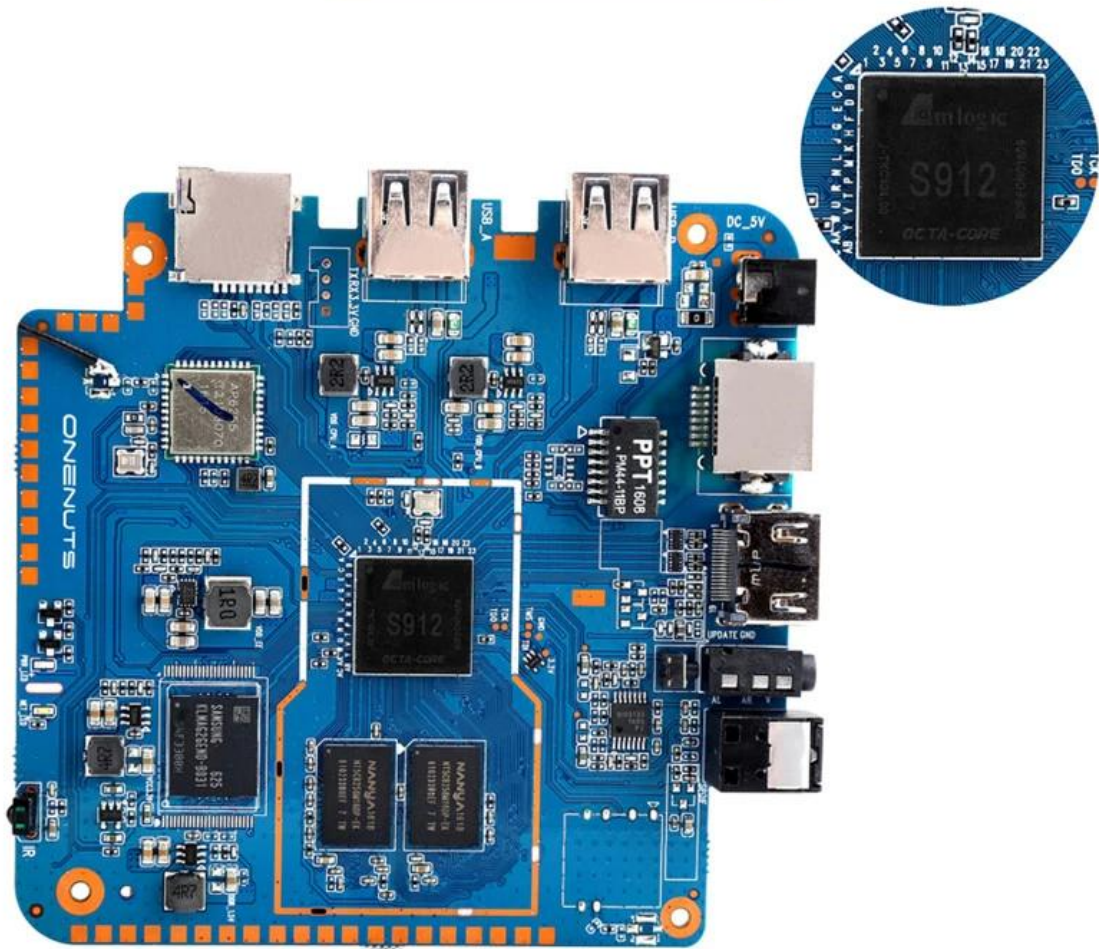

# Motherboard Show

Onenuts Nut 1 is a powerful Octa Core Android TV board. It supports 4K Ultra HD video playback, making it ideal for streaming services like Netflix and YouTube. The board also features Wi-Fi connectivity and a variety of ports for external devices.

Onenuts Nut 1 is a powerful Octa Core Android TV board. It supports 4K Ultra HD video playback, making it ideal for streaming services like Netflix and YouTube. The board also features Wi-Fi connectivity and a variety of ports for external devices.