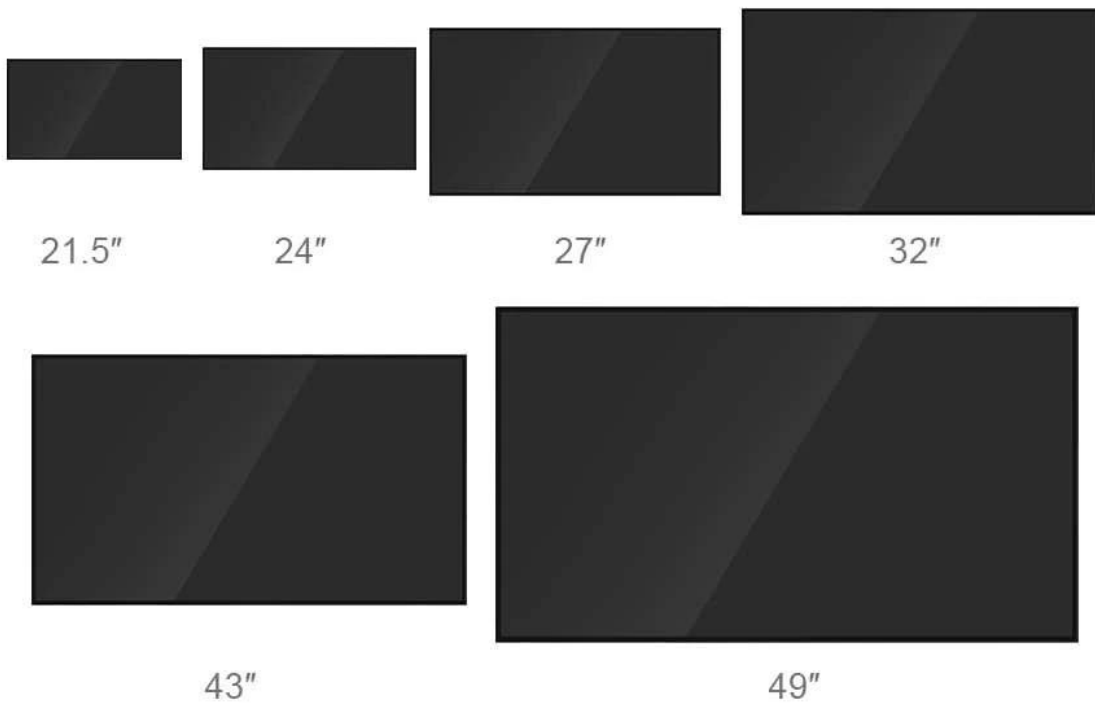

PRODUCT SIZE

Customizable size: 21.5"/ 24"/ 27"/ 32"/ 43"/ 49"/ 55"/ 65"