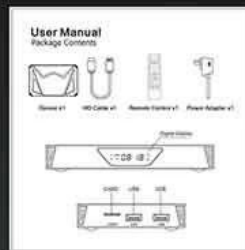

 Music sharing

 Cast screen

 Play games

Interface & Dimension

Various interfaces such as HD, LAN, USB, etc. To meet your different needs at the same time.

Package Contents

Power Supply*1

HD data cable*1

User Manual*1

Remote Control*1

Android 14, Octa Core, TV, and other features. The TV box is designed to provide a high-quality viewing experience. It supports 8K resolution, HDR, and other advanced features. The TV box is easy to use and provides a wide range of entertainment options.