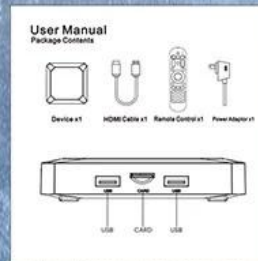

Interface & dimension

Package Contents

Power Adapter*1

HD data cable*1

User Manual*1

Remote Control*1