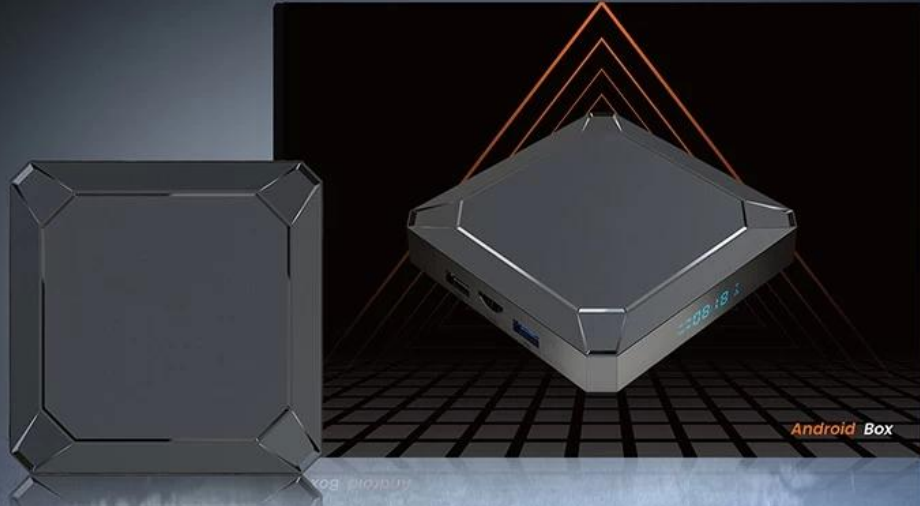

Interface & dimension

Package Contents

Power Adapter*1

HD data cable*1

User Manual*1

Remote Control*1