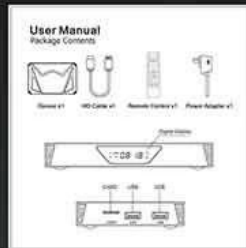

 Music sharing

 Cast screen

 Play games

Interface & Dimension

Various interfaces such as HD, LAN, USB, etc. To meet your different needs at the same time.

Package Contents

Power Supply*1

HD data cable*1